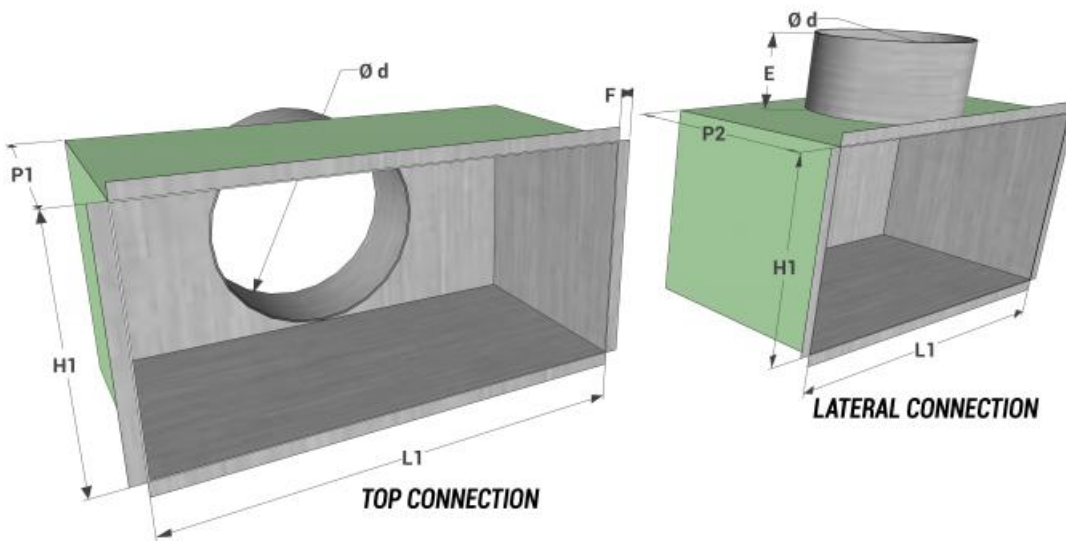

### SC regulation damper

Galvanised steel regulation damper with blades with opposing movement.  
Maximum dimensions L x H for construction in one piece 1000 mm x 600 mm.

CT counter-frame

---

Plenum

---

---

All measurements are expressed in mm.

model L1 x H1	top connection			lateral connection			E	F	model L1 x H1	top connection			lateral connection			E	F
	P1	no. connections	Ø d	P2	no. connections	Ø d				P1	no. connections	Ø d	P2	no. connections	Ø d		
200x100	200	1	98	200	1	98	80	12	1000x200	200	2	198	300	2	198	80	12
300x100	200	1	98	200	1	98	80	12	300x300	200	1	248	350	1	248	80	12
400x100	200	2	98	200	2	98	80	12	400x300	200	1	248	350	1	248	80	12
500x100	200	2	98	200	2	98	80	12	500x300	200	1	248	350	1	248	80	12
600x100	200	2	98	200	2	98	80	12	600x300	200	2	198	350	2	248	80	12
800x100	200	2	98	200	2	98	80	12	800x300	200	2	248	350	2	248	80	12
200x200	200	1	198	300	1	198	80	12	1000x300	200	2	248	350	2	248	80	12
300x200	200	1	198	300	1	198	80	12	400x400	200	1	298	350	1	298	80	12
400x200	200	1	198	300	1	198	80	12	500x400	200	1	298	350	1	298	80	12
500x200	200	1	198	300	1	198	80	12	600x400	200	2	198	350	2	248	80	12
600x200	200	2	198	300	2	198	80	12	800x400	200	2	298	350	2	298	80	12
800x200	200	2	198	300	2	198	80	12	1000x400	200	2	298	400	2	298	80	12
560x560	-	-	-	300	1	248	80	12									

model	external frame dimensions	dimensions L x H	description	Euro
EGA	595 x 595	560 x 560	Aluminium exhaust grille 25 mm pitch. Version for false ceiling installation with modular panels 600 mm x 600 mm.	▼