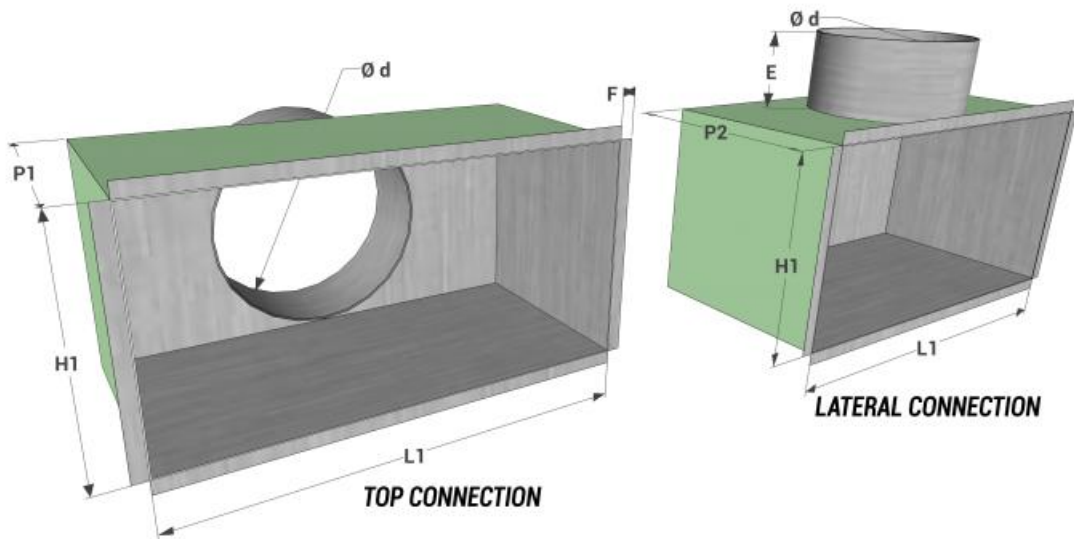

All dimensions are expressed in mm.

model	external frame size mm	effective filter section m <sup>2</sup>	Front speed on the filter		air flow rate
			m/s	m <sup>3</sup> /h	
EGQS-PUSH	595x595	0,238	1,5		1285
			2		1713

## Plenum

All measurements are expressed in mm

model L1 x H1	P2	lateral connection		Ø d	E	F
		no. connections				
560x560	300	1		250	80	12