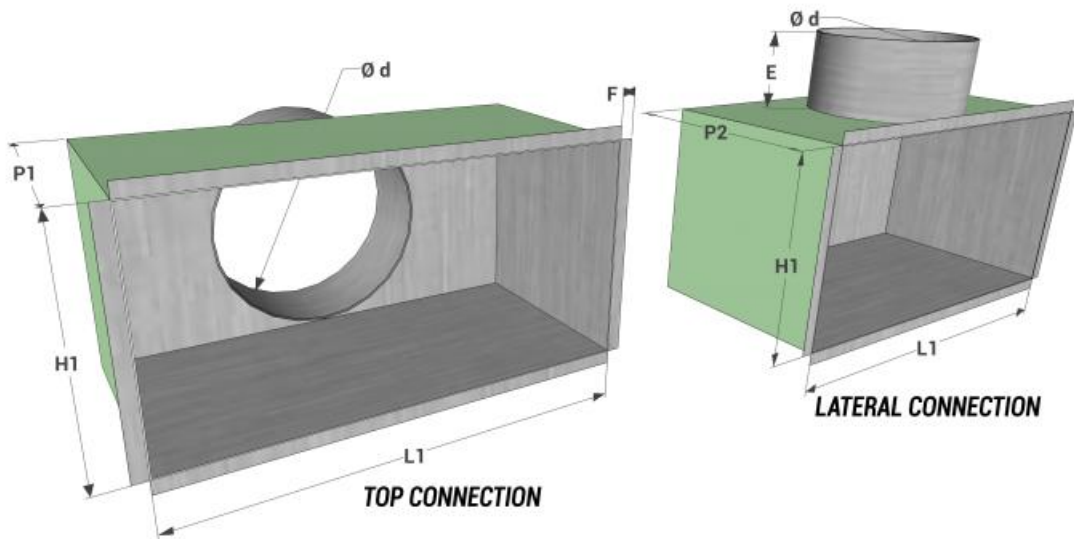

All dimensions are expressed in mm.

model	external frame size mm	effective filter section m <sup>2</sup>	Front speed on the filter		air flow rate
			m/s	m <sup>3</sup> /h	
EGQR-PUSH	595x595	0,238	1,5	1285	
			2	1713	

## Plenum

All measurements are expressed in mm

model L1 x H1	P2	lateral connection		Ø d	E	F
		no. connections				
560x560	300	1		250	80	12