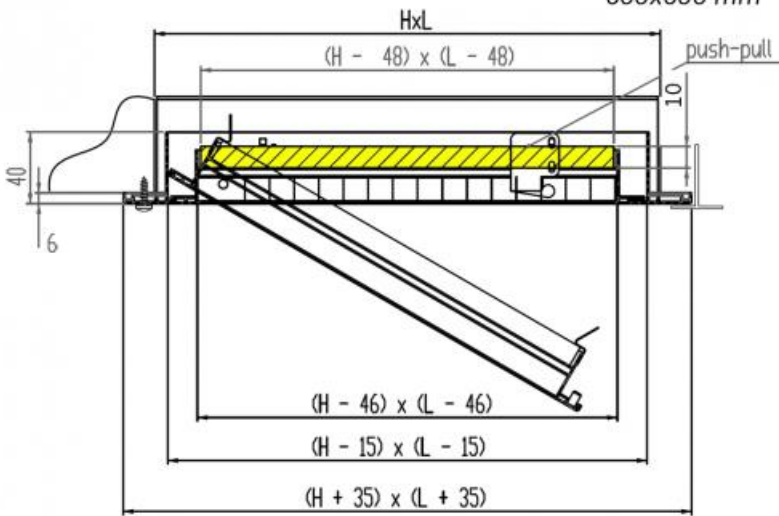

On request

White RAL 9016 painting or other RAL colours.

Ceiling installation with screw on the external frame

Installation in support on structure for paneled ceilings 600x600 mm