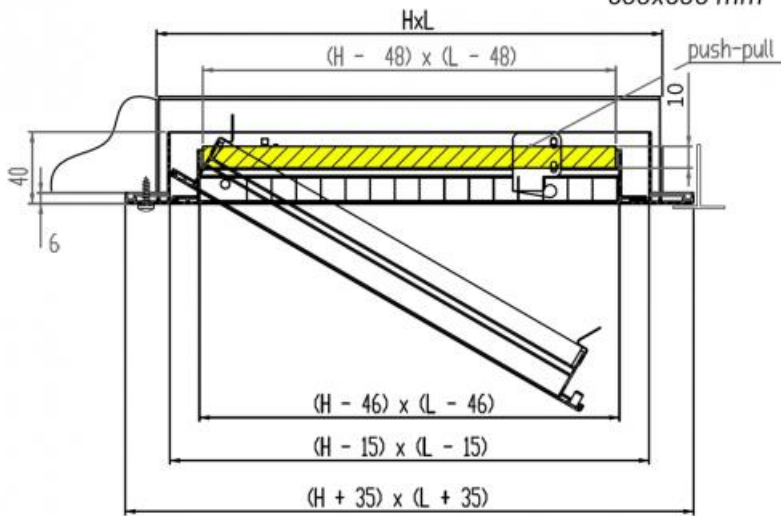

On request

White RAL 9016 painting or other RAL colours.

Ceiling installation with screw on the external frame

Installation in support on structure for paneled ceilings 600x600 mm