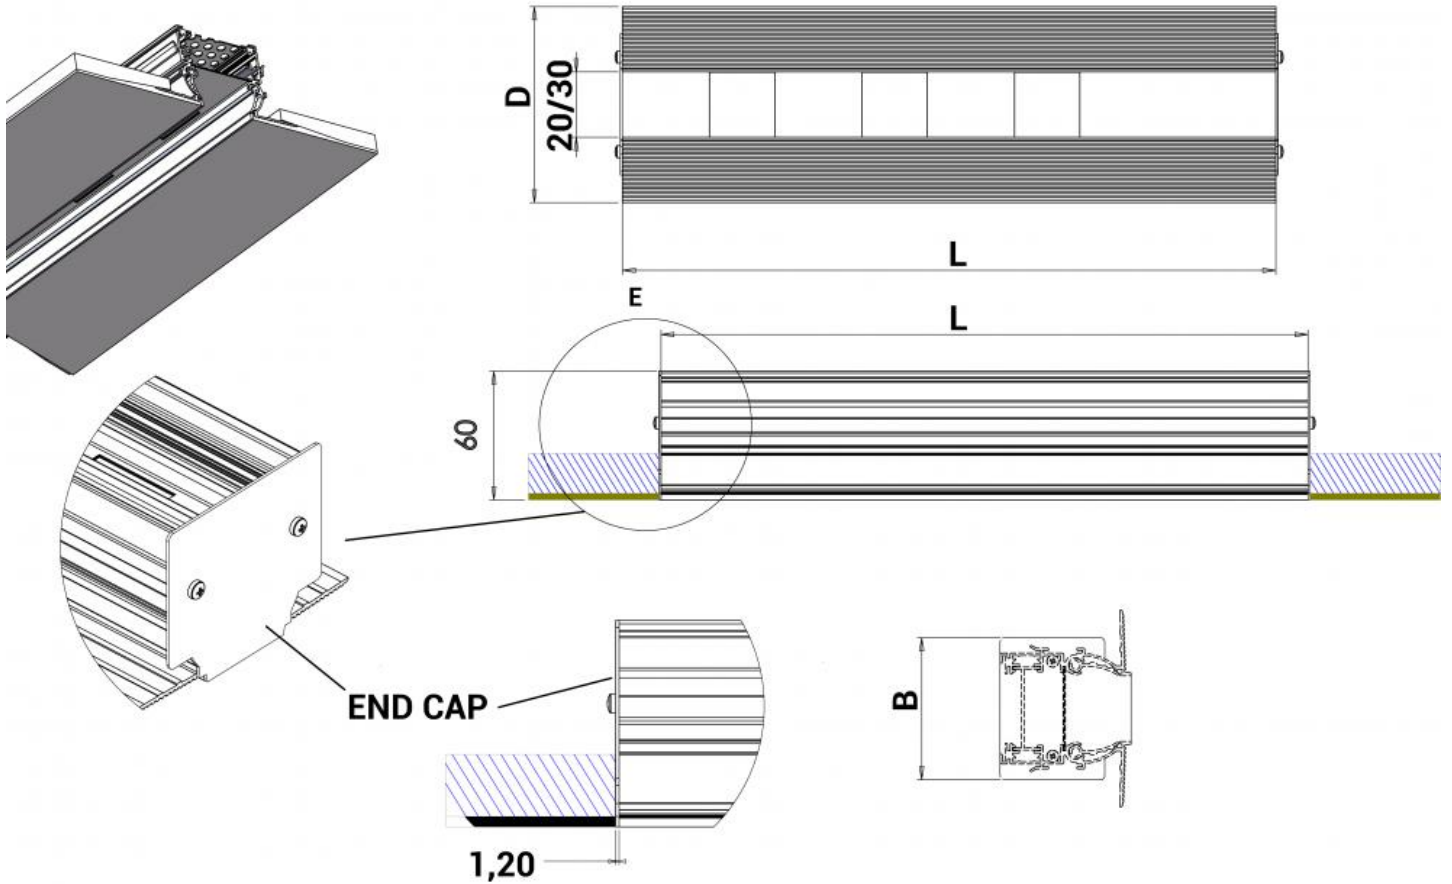

Possible dimensions in one piece:

- minimum length 300 mm;
- maximum length 2000 mm.

Use

Diffuser suitable for both air supply and exhaust in large rooms. Its modularity allows great freedom of design.

Models

Accessories

- galvanized plenum box;
- insulated plenum box;
- mounting bridge;
- continues line kit.

Concealed linear diffuser dimensions

All dimensions are expressed in mm

| Slot | L | A | B | C | E | D | number of fixing brackets |
|------------|------|----|----|----|----|----|---------------------------|
| 20 mm slot | 800 | 60 | 55 | 48 | 41 | 80 | 2 |
| | 1000 | | | | | | 2 |
| | 1200 | | | | | | 2 |
| | 1500 | | | | | | 2 |
| | 2000 | | | | | | 2 |
| 30 mm slot | 800 | 70 | 65 | 58 | 51 | 90 | 2 |
| | 1000 | | | | | | 2 |
| | 1200 | | | | | | 2 |
| | 1500 | | | | | | 2 |
| | 2000 | | | | | | 2 |

Diffuser dimensional details

Operating data

Data referring to 1m long diffusers, with a terminal throw velocity $V_t=0.25$ m/s and with a temperature differential of $10/12^\circ\text{C}$, in ceiling installations and with lateral air throw.

Data referring to diffusers without damper or with open sliding damper.

Data referring to diffusers with deflectors in the working position with a 50% reduction of the air passage surface.

The position of the deflectors reduces the effective cross-section. When the deflectors are fully open or when the diffuser is used for air exhaust, the flow rates expressed in m^3/h indicated in the table may be higher.