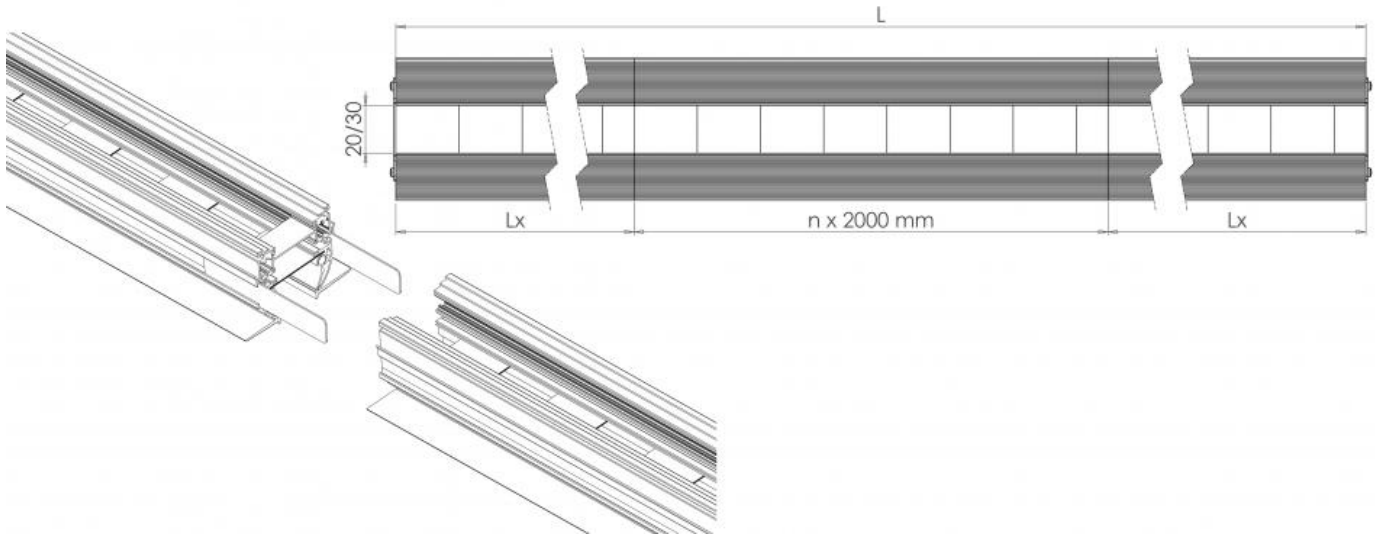

Vk: effective speed (m/s)

m^3/h : air flow rate

Pa: pressure drops in Pascal

L(m): air throw in metres

dB(A): noise level

| Slot | effective cross-section m^2 | Air flow and throw | | | | | | |
|------------|--------------------------------------|-----------------------|-----|-----|-----|-----|-----|-----|
| | | m^3/h | 70 | 105 | 140 | 175 | 210 | 245 |
| 20 mm slot | 0,0097 | L(m) | 1,8 | 2,7 | 3,6 | 4,5 | 5,4 | 6,3 |
| | | m^3/h | 105 | 158 | 210 | 262 | 315 | 368 |
| 30 mm slot | 0,0146 | L(m) | 1,6 | 2,5 | 3,4 | 4,2 | 5 | 5,8 |
| | | m^3/h | 105 | 158 | 210 | 262 | 315 | 368 |
| | Vk | m/s | 2 | 3 | 4 | 5 | 6 | 7 |
| | pressure drops | Pa | 8 | 15 | 26 | 40 | 55 | 70 |
| | noise level | dB(A) | <20 | 22 | 32 | 37 | 44 | 48 |

Air throw characteristics

Plenum dimensions and fixing bracket system

| Slot | L | Plenum dimensions | | | | | | | |
|------------|------|-------------------|------|--------------------|-----|-----|----|----|----|
| | | L1 | L2 | No. of connections | Ø d | P | H | E | F |
| 20 mm slot | 800 | 800 | 770 | 1 | 145 | 240 | 60 | 80 | 56 |
| | 1000 | 1000 | 970 | 1 | | | | | |
| | 1200 | 1200 | 1170 | 2 | | | | | |
| | 1500 | 1500 | 1470 | 2 | | | | | |
| | 2000 | 2000 | 1970 | 2 | | | | | |
| 30 mm slot | 800 | 800 | 770 | 1 | 145 | 240 | 70 | 80 | 56 |
| | 1000 | 1000 | 970 | 1 | | | | | |
| | 1200 | 1200 | 1170 | 2 | | | | | |
| | 1500 | 1500 | 1470 | 2 | | | | | |
| | 2000 | 2000 | 1970 | 2 | | | | | |