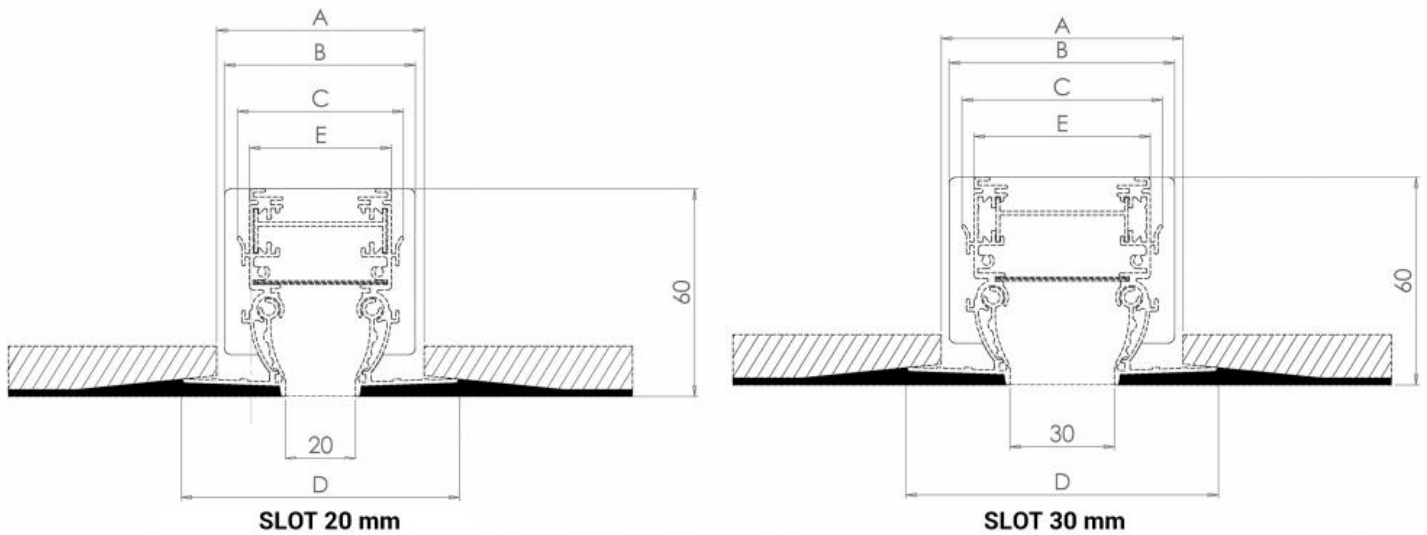

Concealed linear diffuser dimensions

All dimensions are expressed in mm

Slot	L	A	B	C	E	D	number of fixing brackets
20 mm slot	800	60	55	48	41	80	2
	1000						2
	1200						2
	1500						2
	2000						2
30 mm slot	800	70	65	58	51	90	2
	1000						2
	1200						2
	1500						2
	2000						2

Diffuser dimensional details