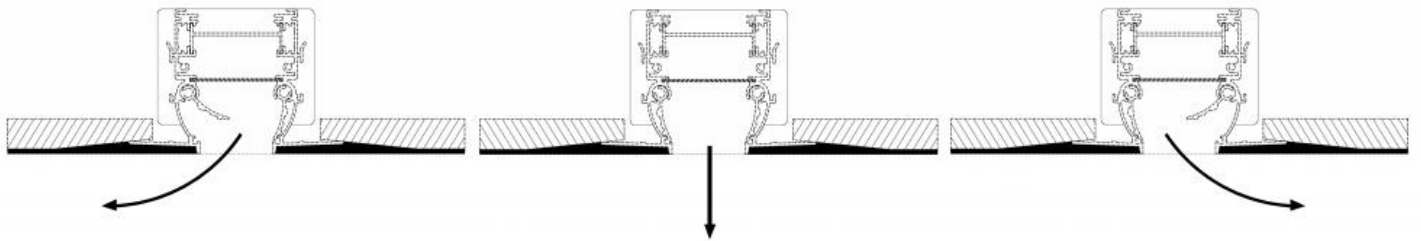

Data referring to diffusers without damper or with open sliding damper.

Data referring to diffusers with deflectors in the working position with a 50% reduction of the air passage surface.

The position of the deflectors reduces the effective cross-section. When the deflectors are fully open or when the diffuser is used for air exhaust, the flow rates expressed in m^3/h indicated in the table may be higher.

Vk: effective speed (m/s)

m^3/h : air flow rate

Pa: pressure drops in Pascal

L(m): air throw in metres

dB(A): noise level

| Slot | effective cross-section m^2 | Air flow and throw | | | | | | |
|------------|--------------------------------------|-----------------------|-----|-----|-----|-----|-----|-----|
| | | m^3/h | 70 | 105 | 140 | 175 | 210 | 245 |
| 20 mm slot | 0,0097 | L(m) | 1,8 | 2,7 | 3,6 | 4,5 | 5,4 | 6,3 |
| | | m^3/h | 105 | 158 | 210 | 262 | 315 | 368 |
| 30 mm slot | 0,0146 | L(m) | 1,6 | 2,5 | 3,4 | 4,2 | 5 | 5,8 |
| | | m^3/h | 105 | 158 | 210 | 262 | 315 | 368 |
| | Vk | m/s | 2 | 3 | 4 | 5 | 6 | 7 |
| | pressure drops | Pa | 8 | 15 | 26 | 40 | 55 | 70 |
| | noise level | dB(A) | <20 | 22 | 32 | 37 | 44 | 48 |

Air throw characteristics

Plenum dimensions and fixing bracket system

| Slot | L | Plenum dimensions | | | | | | | |
|------------|------|-------------------|------|--------------------|-----|-----|----|----|----|
| | | L1 | L2 | No. of connections | Ø d | P | H | E | F |
| 20 mm slot | 800 | 800 | 770 | 1 | 145 | 240 | 60 | 80 | 56 |
| | 1000 | 1000 | 970 | 1 | | | | | |
| | 1200 | 1200 | 1170 | 2 | | | | | |
| | 1500 | 1500 | 1470 | 2 | | | | | |
| | 2000 | 2000 | 1970 | 2 | | | | | |
| 30 mm slot | 800 | 800 | 770 | 1 | 145 | 240 | 70 | 80 | 56 |
| | 1000 | 1000 | 970 | 1 | | | | | |
| | 1200 | 1200 | 1170 | 2 | | | | | |
| | 1500 | 1500 | 1470 | 2 | | | | | |
| | 2000 | 2000 | 1970 | 2 | | | | | |