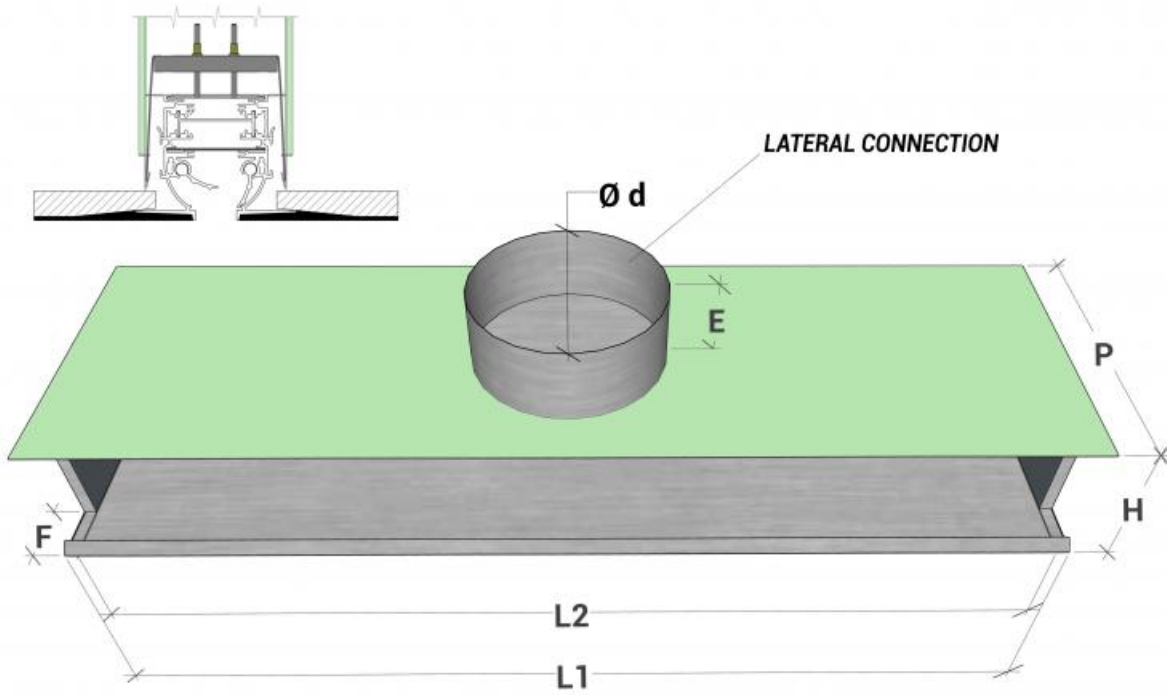

Continuity kit

The continuity kit is an accessory required to create continuous lines of linear diffusers longer than 2 metres. It is made up of two junction plates that allow for the alignment and connection of two components of the line.

Air throw characteristics

Plenum dimensions and fixing bracket system

| Slot | L | Plenum dimensions | | | | | | | |
|------------|------|-------------------|------|--------------------|-----|-----|----|----|----|
| | | L1 | L2 | No. of connections | Ø d | P | H | E | F |
| 20 mm slot | 800 | 800 | 770 | 1 | 145 | 240 | 60 | 80 | 56 |
| | 1000 | 1000 | 970 | 1 | | | | | |
| | 1200 | 1200 | 1170 | 2 | | | | | |
| | 1500 | 1500 | 1470 | 2 | | | | | |
| | 2000 | 2000 | 1970 | 2 | | | | | |
| 30 mm slot | 800 | 800 | 770 | 1 | 145 | 240 | 70 | 80 | 56 |
| | 1000 | 1000 | 970 | 1 | | | | | |
| | 1200 | 1200 | 1170 | 2 | | | | | |
| | 1500 | 1500 | 1470 | 2 | | | | | |
| | 2000 | 2000 | 1970 | 2 | | | | | |