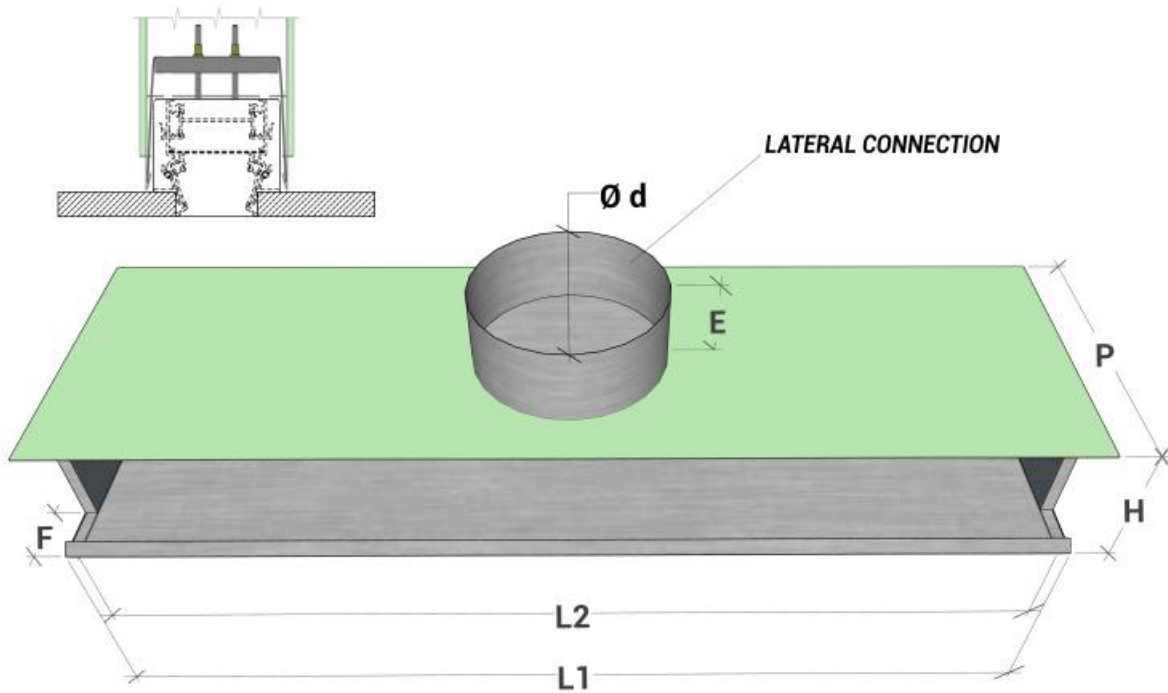

Corner connection

Aesthetic connecting element between the two linear diffuser lines with a 90° angle and 500 mm length on each side. It has no ventilation features.

All measurements are expressed in mm.

Continuity kit

The continuity kit is an accessory required to create continuous lines of linear diffusers longer than 2 metres. It is made up of two junction plates that allow for the alignment and connection of two components of the line.

Air throw characteristics

Plenum dimensions and fixing bracket system

1 SLOT	L	Plenum dimensions							
		L1	L2	No. of connections	Ø d	P	H	E	F
20 mm slot	800	800	770	1	145	240	65	80	49
	1000	1000	970	1					
	1200	1200	1170	2					
	1500	1500	1470	2					
	2000	2000	1970	2					
30 mm slot	800	800	770	1	145	240	75	80	49
	1000	1000	970	1					
	1200	1200	1170	2					
	1500	1500	1470	2					
	2000	2000	1970	2					