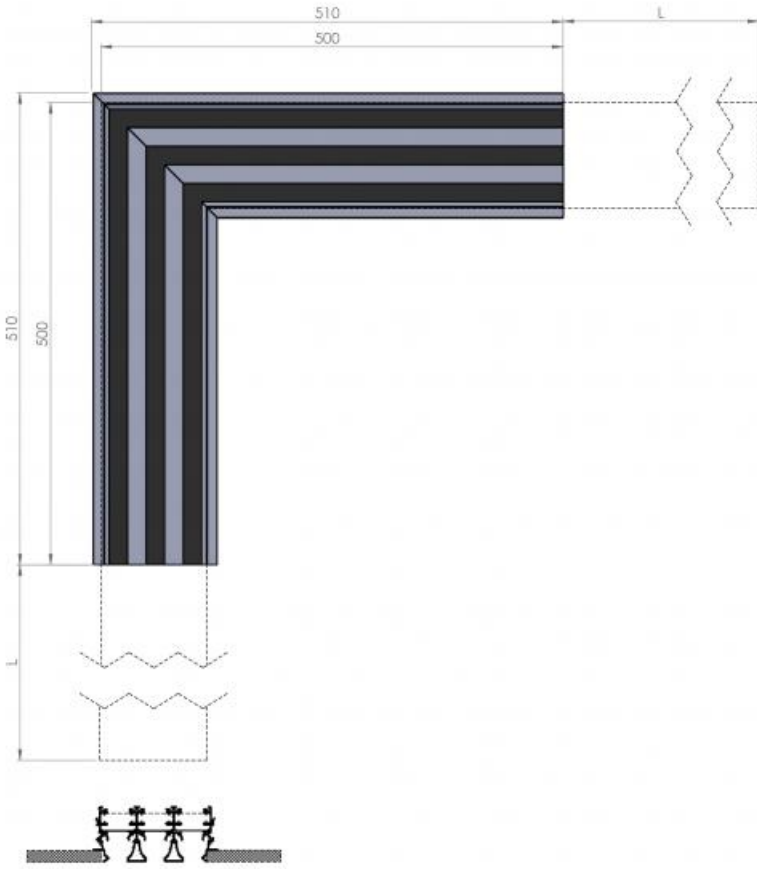

Vk: effective speed (m/s) m^3/h : air flow rate

Pa: pressure drops in Pascal

L(m): air throw in meters

dB(A): noise level

slots	slot dimension	effective cross-section m^2	Air flow and throw						
			m^3/h	70	105	140	175	210	245
1 slot	20 mm slot	0,0097	L(m)	1.8	2.7	3.6	4.5	5.4	6.3
			m^3/h	105	158	210	262	315	368
	30 mm slot	0,0146	L(m)	1,6	2,5	3,4	4,2	5	5,8
			noise level	dB(A)	<20	22	32	37	44
2 slots	20 mm slot	0,0194	m^3/h	140	210	280	350	420	490
			L(m)	2,6	3,9	5,1	6,4	7,7	9,0
	f30 mm slot	0,0292	m^3/h	210	316	420	524	630	736
			noise level	dB(A)	<20	24	34	39	46
3 slots	20 mm slot	0,0291	m^3/h	210	315	420	525	630	735
			L(m)	3,9	5,8	7,7	9,6	11,6	13,5
	30 mm slot	0,0438	m^3/h	315	474	630	786	945	1104
			noise level	dB(A)	<20	26	36	41	48
Vk			m/s	2	3	4	5	6	7
pressure drops			Pa	7	15	26	41	59	80

Corner connection

Aesthetic connecting element between the two linear diffuser lines with a 90° angle and 500 mm length on each side. It has no ventilation features.

All measurements are expressed in mm.