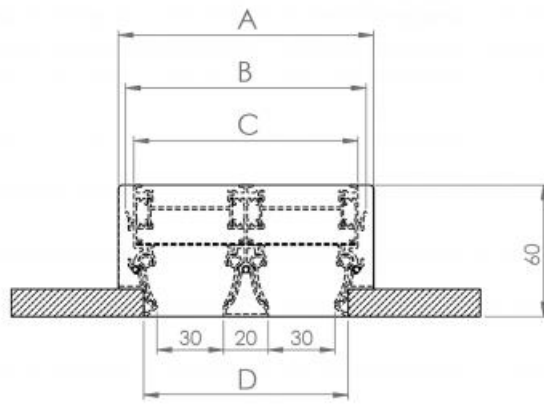

Accessories

- galvanized plenum box;
- insulated plenum box;
- mounting bridge;
- continues line kit.

On demand

- Possibility of installation in continuity;
- Plenum box with ovalised rear connection.

EDLH - EDLHB one slot dimensions

All dimensions are expressed in mm

One slot	L	A	B	C	D	number of fixing brackets
20 mm slot	800	55	48	41	34	2
	1000					2
	1200					2
	1500					2
	2000					2
30 mm slot	800	65	58	51	44	2
	1000					2
	1200					2
	1500					2
	2000					2

EDLH - EDLHB two slot dimensions

EDLH-FA 2 slots 20 mm
EDLHB-FA 2 slots 20 mm

EDLH-FB 2 slots 30 mm
EDLHB-FB 2 slots 30 mm

Two slots	L	A	B	C	D	number of fixing brackets
20 mm slots	800	95	88	81	74	2
	1000					2
	1200					2
	1500					2
	2000					2
30 mm slots	800	115	108	101	94	2
	1000					2
	1200					2
	1500					2
	2000					2

2 SLOTS	L	Plenum dimensions							
		L1	L2	No. of connections	Ø d	P	H	E	F
20 mm slot	800	800	770	2	145	300	100	80	56
	1000	1000	970	2					
	1200	1200	1170	2					
	1500	1500	1470	2					
	2000	2000	1970	2					
20 mm slot	800	800	770	2	198	300	120	80	56
	1000	1000	970	2					
	1200	1200	1170	2					
	1500	1500	1470	2					
	2000	2000	1970	2					