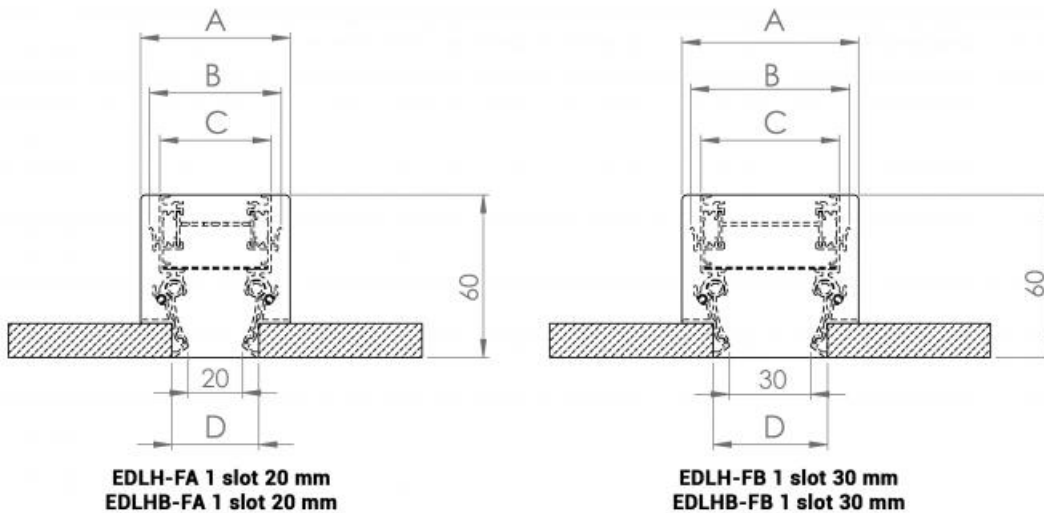

Features

Material: aluminium;
EDLH finish: RAL9005 black painted aluminium;
EDLHB finish: RAL9016 white painted aluminium;
Slots number: from 1 to 3;
Slots width: 20 or 30 mm;

Installation: by plenum box with mounting bridge;

Possible dimensions in one piece:

- Minimum length 300 mm;
- Maximum length 2000 mm;

Use

Diffuser suitable for both air supply and exhaust in large rooms. Its modularity allows great freedom of design.

The EDLH system is designed for the use on plasterboard walls and false ceiling with width 12,5 mm.

All dimensions are expressed in mm

One slot	L	A	B	C	D	number of fixing brackets
20 mm slot	800	55	48	41	34	2
	1000					2
	1200					2
	1500					2
	2000					2
30 mm slot	800	65	58	51	44	2
	1000					2
	1200					2
	1500					2
	2000					2

EDLH - EDLHB two slot dimensions

EDLH-FA 2 slots 20 mm
EDLHB-FA 2 slots 20 mm

EDLH-FB 2 slots 30 mm
EDLHB-FB 2 slots 30 mm

Two slots	L	A	B	C	D	number of fixing brackets
20 mm slots	800	95	88	81	74	2
	1000					2
	1200					2
	1500					2
	2000					2
30 mm slots	800	115	108	101	94	2
	1000					2
	1200					2
	1500					2
	2000					2