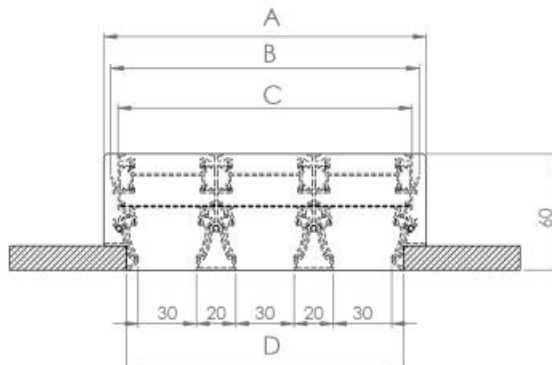

All dimensions are expressed in mm

One slot	L	A	B	C	D	number of fixing brackets
20 mm slot	800	55	48	41	34	2
	1000					2
	1200					2
	1500					2
	2000					2
30 mm slot	800	65	58	51	44	2
	1000					2
	1200					2
	1500					2
	2000					2

EDLH - EDLHB two slot dimensions

EDLH-FA 2 slots 20 mm
EDLHB-FA 2 slots 20 mm

EDLH-FB 2 slots 30 mm
EDLHB-FB 2 slots 30 mm

Two slots	L	A	B	C	D	number of fixing brackets
20 mm slots	800	95	88	81	74	2
	1000					2
	1200					2
	1500					2
	2000					2
30 mm slots	800	115	108	101	94	2
	1000					2
	1200					2
	1500					2
	2000					2

EDLH - EDLHB three slot dimensions

EDLH-FA 3 slots 20 mm
EDLHB-FA 3 slots 20 mm

EDLH-FB 3 slots 30 mm
EDLHB-FB 3 slots 30 mm

three slots	L	A	B	C	D	number of fixing brackets
20 mm slots	800	135	128	121	114	2
	1000					2
	1200					2
	1500					2
	2000					3
30 mm slots	800	165	158	151	144	2
	1000					2
	1200					2
	1500					2
	2000					3

2 SLOTS	L	Plenum dimensions							
		L1	L2	No. of connections	Ø d	P	H	E	F
20 mm slot	800	800	770	2	145	300	105	80	49
	1000	1000	970	2					
	1200	1200	1170	2					
	1500	1500	1470	2					
	2000	2000	1970	2					
20 mm slot	800	800	770	2	198	300	125	80	49
	1000	1000	970	2					
	1200	1200	1170	2					
	1500	1500	1470	2					
	2000	2000	1970	2					