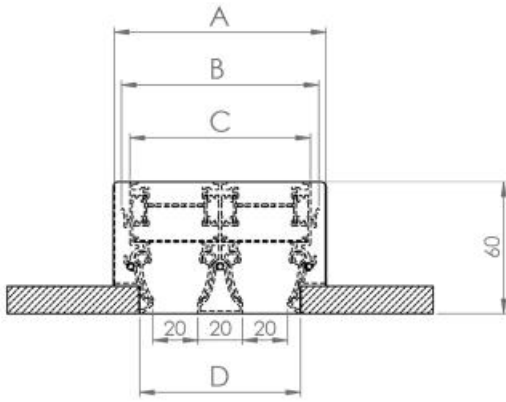

Accessories

- galvanized plenum box;
- insulated plenum box;
- mounting bridge;
- continues line kit.

On demand

- Possibility of installation in continuity;
- Plenum box with ovalised rear connection.

EDLH - EDLHB one slot dimensions

All dimensions are expressed in mm

One slot	L	A	B	C	D	number of fixing brackets
20 mm slot	800	55	48	41	34	2
	1000					2
	1200					2
	1500					2
	2000					2
30 mm slot	800	65	58	51	44	2
	1000					2
	1200					2
	1500					2
	2000					2

EDLH - EDLHB two slot dimensions

EDLH-FA 2 slots 20 mm
EDLHB-FA 2 slots 20 mm

EDLH-FB 2 slots 30 mm
EDLHB-FB 2 slots 30 mm

Two slots	L	A	B	C	D	number of fixing brackets
20 mm slots	800	95	88	81	74	2
	1000					2
	1200					2
	1500					2
	2000					2
30 mm slots	800	115	108	101	94	2
	1000					2
	1200					2
	1500					2
	2000					2

2 SLOTS	L	Plenum dimensions							
		L1	L2	No. of connections	Ø d	P	H	E	F
20 mm slot	800	800	770	2	145	300	105	80	49
	1000	1000	970	2					
	1200	1200	1170	2					
	1500	1500	1470	2					
	2000	2000	1970	2					
20 mm slot	800	800	770	2	198	300	125	80	49
	1000	1000	970	2					
	1200	1200	1170	2					
	1500	1500	1470	2					
	2000	2000	1970	2					