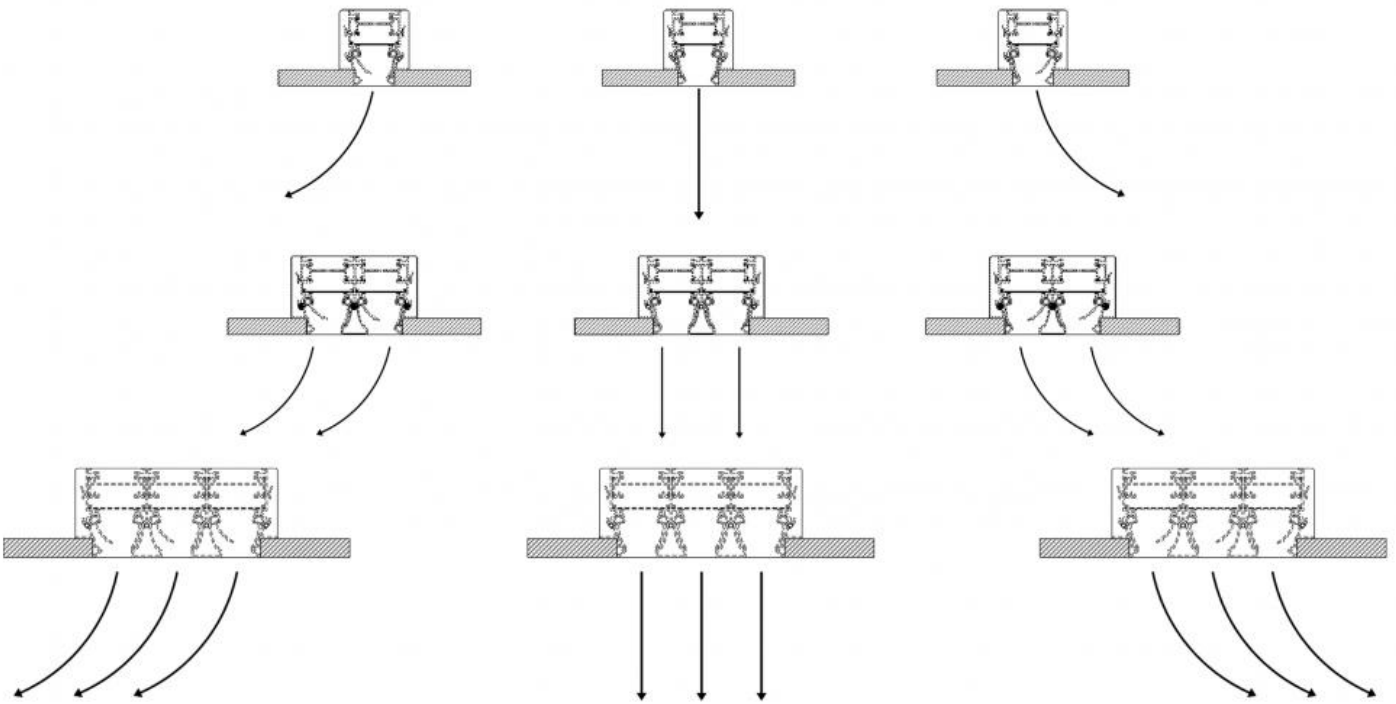

Plenum dimensions and fixing bracket system