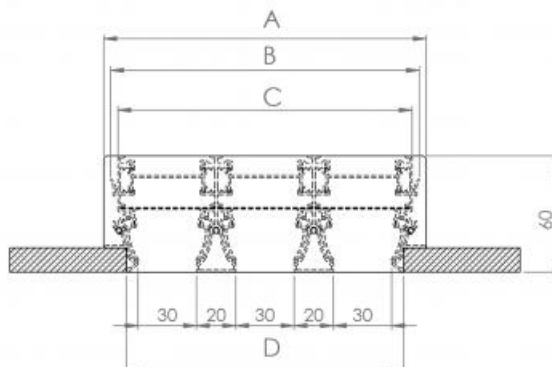

All dimensions are expressed in mm

One slot	L	A	B	C	D	number of fixing brackets
20 mm slot	800	55	48	41	34	2
	1000					2
	1200					2
	1500					2
	2000					2
30 mm slot	800	65	58	51	44	2
	1000					2
	1200					2
	1500					2
	2000					2

EDLH - EDLHB two slot dimensions

EDLH-FA 2 slots 20 mm
EDLHB-FA 2 slots 20 mm

EDLH-FB 2 slots 30 mm
EDLHB-FB 2 slots 30 mm

Two slots	L	A	B	C	D	number of fixing brackets
20 mm slots	800	95	88	81	74	2
	1000					2
	1200					2
	1500					2
	2000					2
30 mm slots	800	115	108	101	94	2
	1000					2
	1200					2
	1500					2
	2000					2

EDLH - EDLHB three slot dimensions

EDLH-FA 3 slots 20 mm
EDLHB-FA 3 slots 20 mm

EDLH-FB 3 slots 30 mm
EDLHB-FB 3 slots 30 mm

three slots	L	A	B	C	D	number of fixing brackets
20 mm slots	800	135	128	121	114	2
	1000					2
	1200					2
	1500					2
	2000					3
30 mm slots	800	165	158	151	144	2
	1000					2
	1200					2
	1500					2
	2000					3