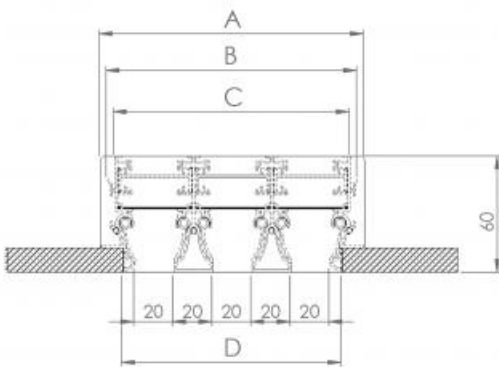

All dimensions are expressed in mm

One slot	L	A	B	C	D	number of fixing brackets
20 mm slot	800	55	48	41	34	2
	1000					2
	1200					2
	1500					2
	2000					2
30 mm slot	800	65	58	51	44	2
	1000					2
	1200					2
	1500					2
	2000					2

EDLH - EDLHB two slot dimensions

EDLH-FA 2 slots 20 mm
EDLHB-FA 2 slots 20 mm

EDLH-FB 2 slots 30 mm
EDLHB-FB 2 slots 30 mm

Two slots	L	A	B	C	D	number of fixing brackets
20 mm slots	800	95	88	81	74	2
	1000					2
	1200					2
	1500					2
	2000					2
30 mm slots	800	115	108	101	94	2
	1000					2
	1200					2
	1500					2
	2000					2

EDLH - EDLHB three slot dimensions

EDLH-FA 3 slots 20 mm
EDLHB-FA 3 slots 20 mm

EDLH-FB 3 slots 30 mm
EDLHB-FB 3 slots 30 mm

three slots	L	A	B	C	D	number of fixing brackets
20 mm slots	800	135	128	121	114	2
	1000					2
	1200					2
	1500					2
	2000					3
30 mm slots	800	165	158	151	144	2
	1000					2
	1200					2
	1500					2
	2000					3

2 SLOTS	L	Plenum dimensions							
		L1	L2	No. of connections	Ø d	P	H	E	F
20 mm slot	800	800	770	2	145	300	100	80	56
	1000	1000	970	2					
	1200	1200	1170	2					
	1500	1500	1470	2					
	2000	2000	1970	2					
20 mm slot	800	800	770	2	198	300	120	80	56
	1000	1000	970	2					
	1200	1200	1170	2					
	1500	1500	1470	2					
	2000	2000	1970	2					