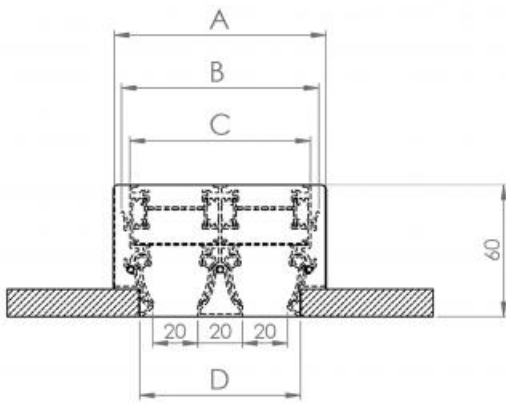

Features

Material: aluminium;
EDLH finish: RAL9005 black painted aluminium;
EDLHB finish: RAL9016 white painted aluminium;
Slots number: from 1 to 3;
Slots width: 20 or 30 mm;

Installation: by plenum box with mounting bridge;

Accessories

- galvanized plenum box;
- insulated plenum box;
- mounting bridge;
- continues line kit.

On demand

- Possibility of installation in continuity;
- Plenum box with ovalised rear connection.

EDLH - EDLHB one slot dimensions

All dimensions are expressed in mm

One slot	L	A	B	C	D	number of fixing brackets
20 mm slot	800	55	48	41	34	2
	1000					2
	1200					2
	1500					2
	2000					2
30 mm slot	800	65	58	51	44	2
	1000					2
	1200					2
	1500					2
	2000					2

EDLH - EDLHB two slot dimensions

EDLH-FA 2 slots 20 mm
EDLHB-FA 2 slots 20 mm

EDLH-FB 2 slots 30 mm
EDLHB-FB 2 slots 30 mm

Two slots	L	A	B	C	D	number of fixing brackets
20 mm slots	800	95	88	81	74	2
	1000					2
	1200					2
	1500					2
	2000					2
30 mm slots	800	115	108	101	94	2
	1000					2
	1200					2
	1500					2
	2000					2