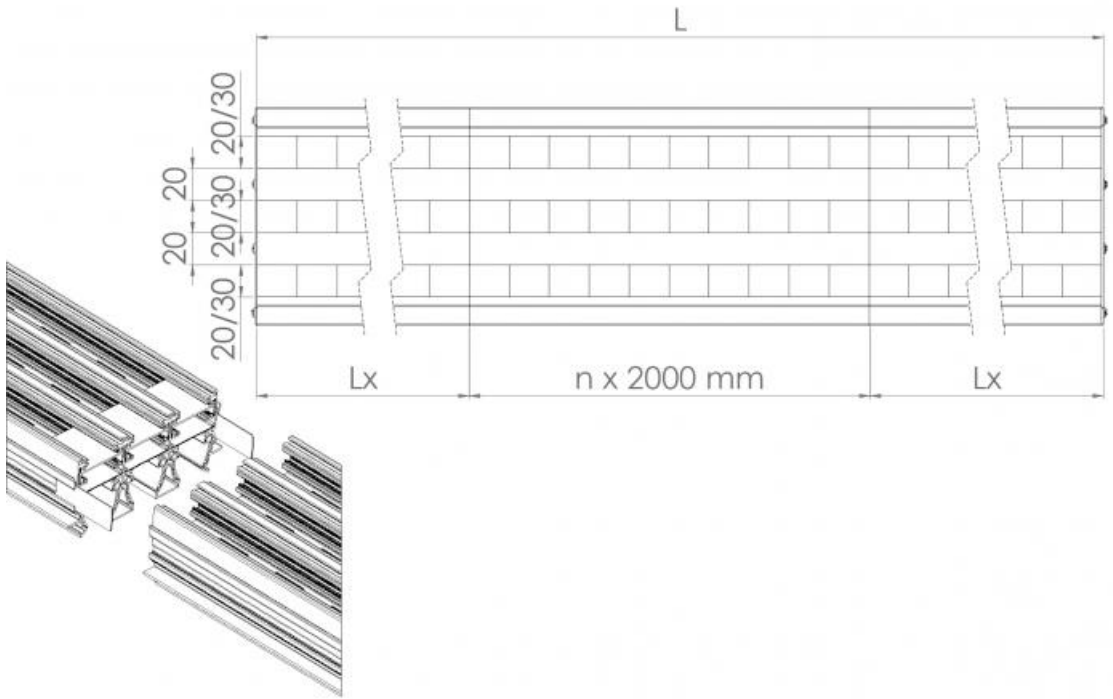

Air throw characteristics