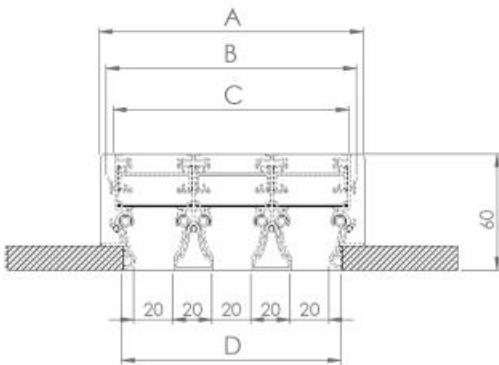

All dimensions are expressed in mm

One slot	L	A	B	C	D	number of fixing brackets
20 mm slot	800	55	48	41	34	2
	1000					2
	1200					2
	1500					2
	2000					2
30 mm slot	800	65	58	51	44	2
	1000					2
	1200					2
	1500					2
	2000					2

EDLH - EDLHB two slot dimensions

EDLH-FA 2 slots 20 mm
EDLHB-FA 2 slots 20 mm

EDLH-FB 2 slots 30 mm
EDLHB-FB 2 slots 30 mm

Two slots	L	A	B	C	D	number of fixing brackets
20 mm slots	800	95	88	81	74	2
	1000					2
	1200					2
	1500					2
	2000					2
30 mm slots	800	115	108	101	94	2
	1000					2
	1200					2
	1500					2
	2000					2

EDLH - EDLHB three slot dimensions

EDLH-FA 3 slots 20 mm
EDLHB-FA 3 slots 20 mm

EDLH-FB 3 slots 30 mm
EDLHB-FB 3 slots 30 mm

three slots	L	A	B	C	D	number of fixing brackets
20 mm slots	800	135	128	121	114	2
	1000					2
	1200					2
	1500					2
	2000					3
30 mm slots	800	165	158	151	144	2
	1000					2
	1200					2
	1500					2
	2000					3

2 SLOTS	L	Plenum dimensions							
		L1	L2	No. of connections	Ø d	P	H	E	F
20 mm slot	800	800	770	2	145	300	105	80	49
	1000	1000	970	2					
	1200	1200	1170	2					
	1500	1500	1470	2					
	2000	2000	1970	2					
20 mm slot	800	800	770	2	198	300	125	80	49
	1000	1000	970	2					
	1200	1200	1170	2					
	1500	1500	1470	2					
	2000	2000	1970	2					