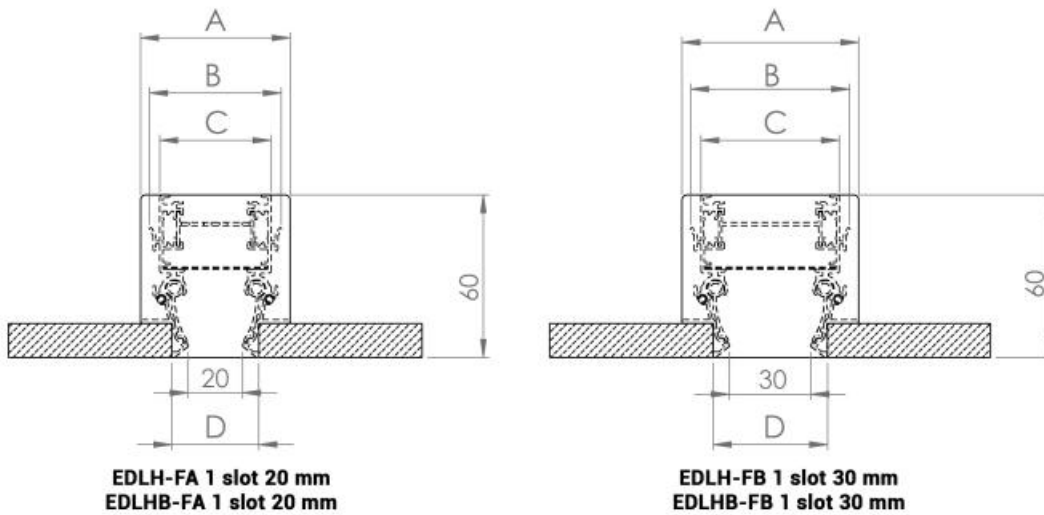

Features

Material: aluminium;
EDLH finish: RAL9005 black painted aluminium;
EDLHB finish: RAL9016 white painted aluminium;
Slots number: from 1 to 3;
Slots width: 20 or 30 mm;

Installation: by plenum box with mounting bridge;

Possible dimensions in one piece:

- Minimum length 300 mm;
- Maximum length 2000 mm;

Use

Diffuser suitable for both air supply and exhaust in large rooms. Its modularity allows great freedom of design.

The EDLH system is designed for the use on plasterboard walls and false ceiling with width 12,5 mm.

All dimensions are expressed in mm

One slot	L	A	B	C	D	number of fixing brackets
20 mm slot	800	55	48	41	34	2
	1000					2
	1200					2
	1500					2
	2000					2
30 mm slot	800	65	58	51	44	2
	1000					2
	1200					2
	1500					2
	2000					2

EDLH - EDLHB two slot dimensions

EDLH-FA 2 slots 20 mm
EDLHB-FA 2 slots 20 mm

EDLH-FB 2 slots 30 mm
EDLHB-FB 2 slots 30 mm

Two slots	L	A	B	C	D	number of fixing brackets
20 mm slots	800	95	88	81	74	2
	1000					2
	1200					2
	1500					2
	2000					2
30 mm slots	800	115	108	101	94	2
	1000					2
	1200					2
	1500					2
	2000					2