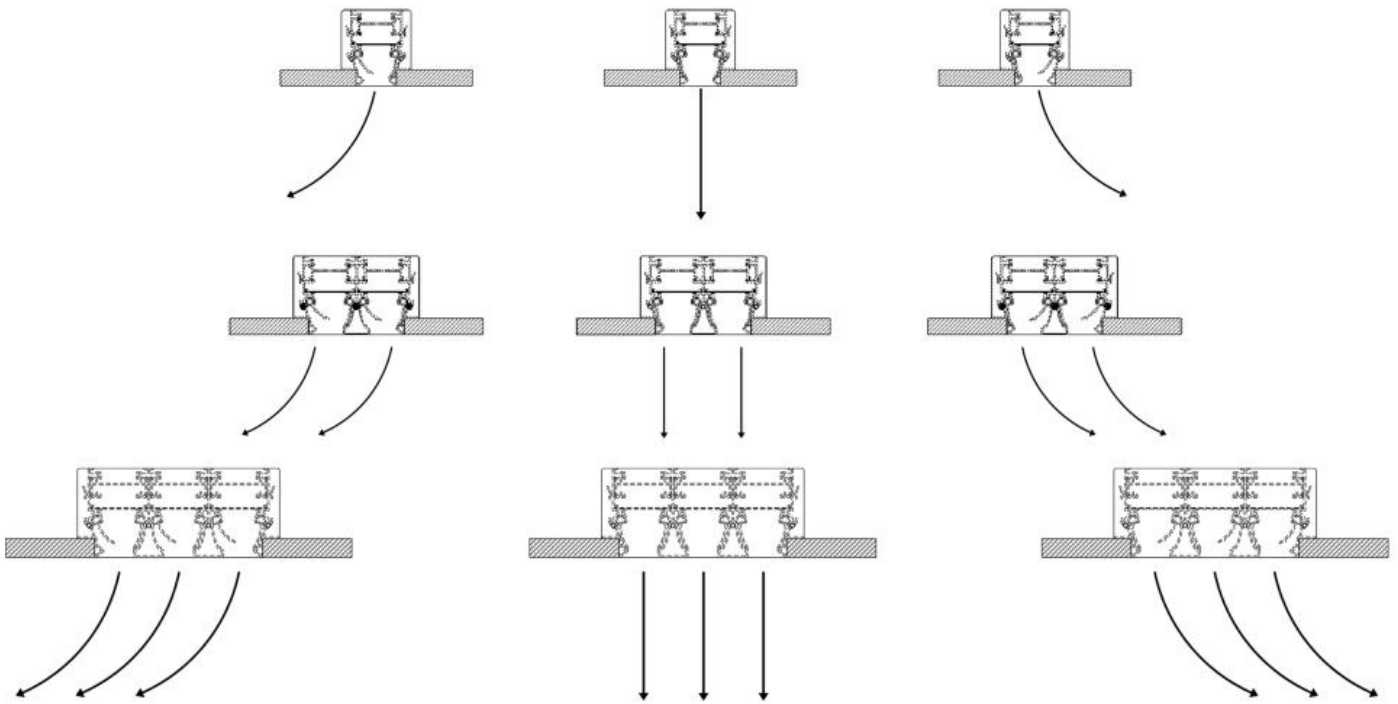

Plenum dimensions and fixing bracket system