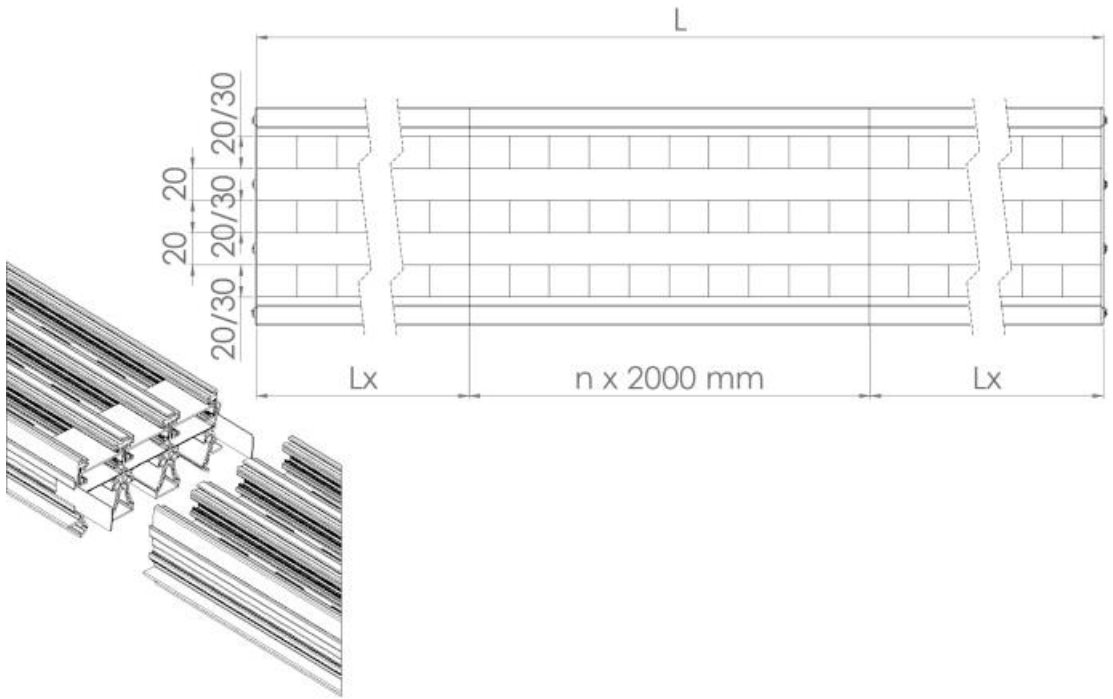

Air throw characteristics