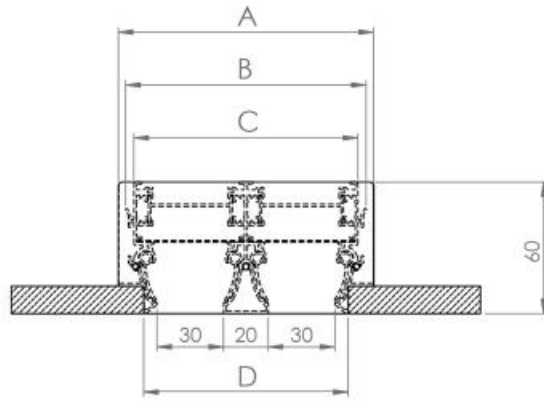

Accessories

- galvanized plenum box;
- insulated plenum box;
- mounting bridge;
- continues line kit.

On demand

- Possibility of installation in continuity;
- Plenum box with ovalised rear connection.

EDLH - EDLHB one slot dimensions

All dimensions are expressed in mm

One slot	L	A	B	C	D	number of fixing brackets
20 mm slot	800	55	48	41	34	2
	1000					2
	1200					2
	1500					2
	2000					2
30 mm slot	800	65	58	51	44	2
	1000					2
	1200					2
	1500					2
	2000					2

EDLH - EDLHB two slot dimensions

EDLH-FA 2 slots 20 mm
EDLHB-FA 2 slots 20 mm

EDLH-FB 2 slots 30 mm
EDLHB-FB 2 slots 30 mm

Two slots	L	A	B	C	D	number of fixing brackets
20 mm slots	800	95	88	81	74	2
	1000					2
	1200					2
	1500					2
	2000					2
30 mm slots	800	115	108	101	94	2
	1000					2
	1200					2
	1500					2
	2000					2

2 SLOTS	L	Plenum dimensions							
		L1	L2	No. of connections	Ø d	P	H	E	F
20 mm slot	800	800	770	2	145	300	105	80	49
	1000	1000	970	2					
	1200	1200	1170	2					
	1500	1500	1470	2					
	2000	2000	1970	2					
20 mm slot	800	800	770	2	198	300	125	80	49
	1000	1000	970	2					
	1200	1200	1170	2					
	1500	1500	1470	2					
	2000	2000	1970	2					