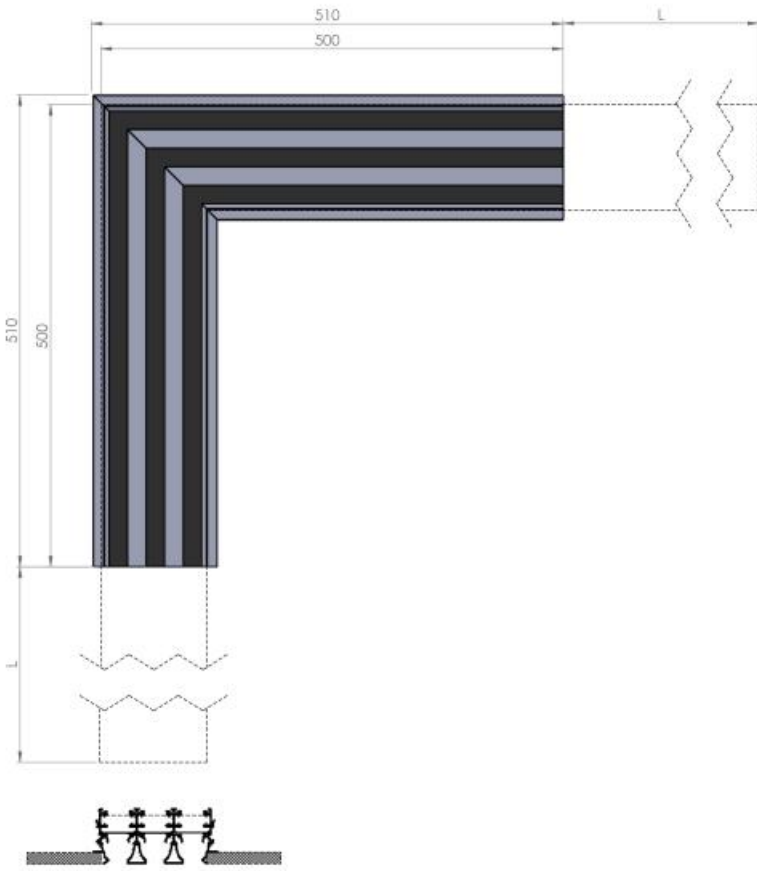

Vk: effective speed (m/s) m^3/h : air flow rate

Pa: pressure drops in Pascal

L(m): air throw in meters

dB(A): noise level

slots	slot dimension	effective cross-section m^2	Air flow and throw						
			m^3/h	70	105	140	175	210	245
1 slot	20 mm slot	0,0097	L(m)	1.8	2.7	3.6	4.5	5.4	6.3
			m^3/h	105	158	210	262	315	368
	30 mm slot	0,0146	L(m)	1,6	2,5	3,4	4,2	5	5,8
			noise level	dB(A)	<20	22	32	37	44
2 slots	20 mm slot	0,0194	m^3/h	140	210	280	350	420	490
			L(m)	2,6	3,9	5,1	6,4	7,7	9,0
	f30 mm slot	0,0292	m^3/h	210	316	420	524	630	736
			noise level	dB(A)	<20	24	34	39	46
3 slots	20 mm slot	0,0291	m^3/h	210	315	420	525	630	735
			L(m)	3,9	5,8	7,7	9,6	11,6	13,5
	30 mm slot	0,0438	m^3/h	315	474	630	786	945	1104
			noise level	dB(A)	<20	26	36	41	48
Vk			m/s	2	3	4	5	6	7
pressure drops			Pa	7	15	26	41	59	80

Corner connection

Aesthetic connecting element between the two linear diffuser lines with a 90° angle and 500 mm length on each side. It has no ventilation features.

All measurements are expressed in mm.