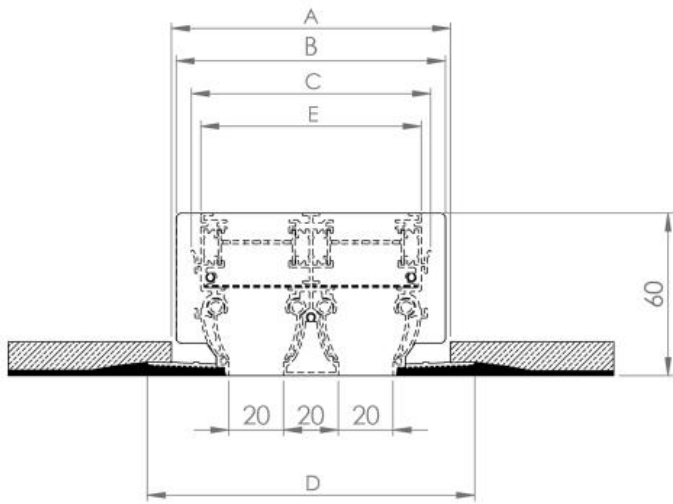

Possible dimensions in one piece:

- Minimum length 300 mm;
- Maximum length 2000 mm;

## EDSH - EDLSB one slot dimensions

**EDLS-FA 1 slot 20 mm**  
**EDLSB-FA 1 slot 20 mm**

**EDLS-FB 1 slot 30 mm**  
**EDLSB-FB 1 slot 30 mm**

All dimensions are expressed in mm

Slot	L	A	B	C	E	D	number of fixing brackets
20 mm slot	800	60	55	48	41	80	2
	1000						2
	1200						2
	1500						2
	2000						2
30 mm slot	800	70	65	58	51	90	2
	1000						2
	1200						2
	1500						2
	2000						2

## EDLS - EDLSB two slot dimensions

**EDLS-FA 2 slots 20 mm**  
**EDLSB-FA 2 slots 20 mm**

**EDLS-FB 2 slots 30 mm**  
**EDLSB-FB 2 slots 30 mm**

Two slots	L	A	B	C	D	E	number of fixing brackets
20 mm slots	800	100	95	88	120	81	2
	1000						2
	1200						2
	1500						2
	2000						2
30 mm slots	800	120	115	108	140	101	2
	1000						2
	1200						2
	1500						2
	2000						2