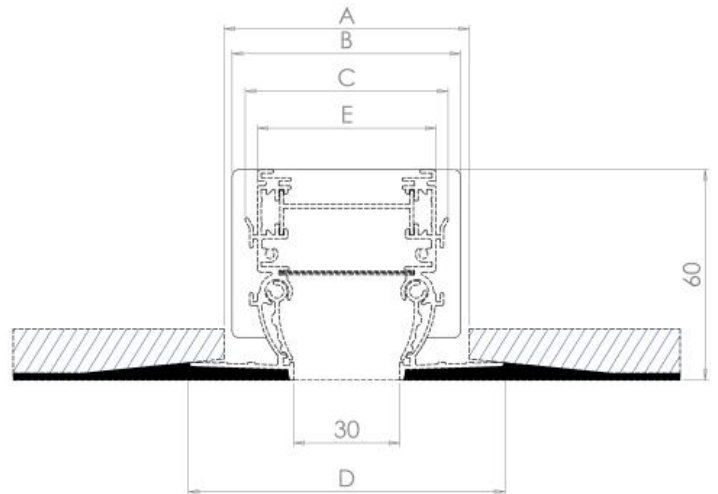

Possible dimensions in one piece:

- Minimum length 300 mm;
- Maximum length 2000 mm;

## EDSH - EDLSB one slot dimensions

**EDLS-FA 1 slot 20 mm**  
**EDLSB-FA 1 slot 20 mm**

**EDLS-FB 1 slot 30 mm**  
**EDLSB-FB 1 slot 30 mm**

All dimensions are expressed in mm

Slot	L	A	B	C	E	D	number of fixing brackets
20 mm slot	800	60	55	48	41	80	2
	1000						2
	1200						2
	1500						2
	2000						2
30 mm slot	800	70	65	58	51	90	2
	1000						2
	1200						2
	1500						2
	2000						2