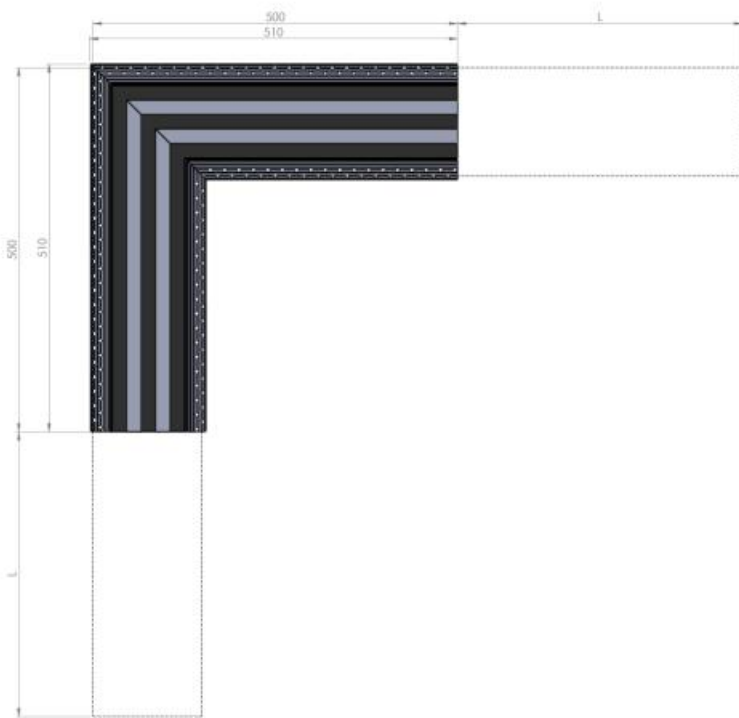

## Corner connection

Aesthetic connecting element between the two linear diffuser lines with a  $90^\circ$  angle and 500 mm length on each side. It has no ventilation features.

All measurements are expressed in mm.