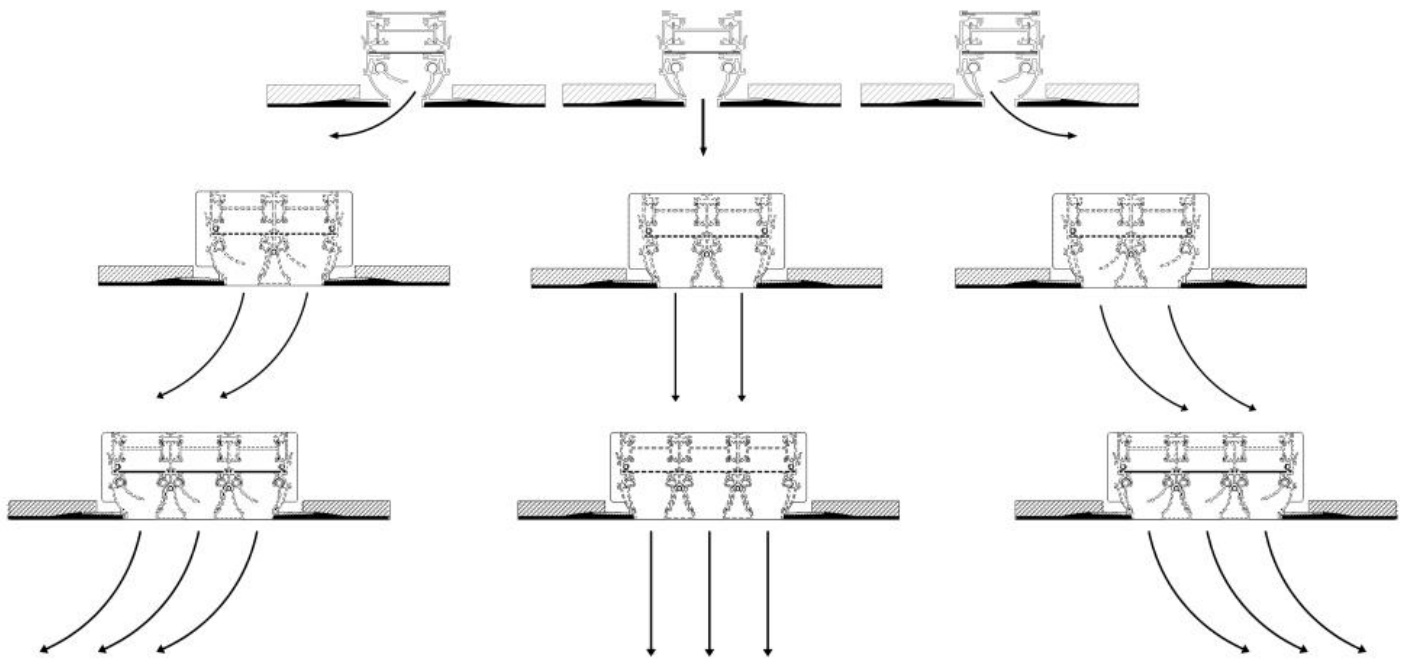

Plenum dimensions and fixing bracket system