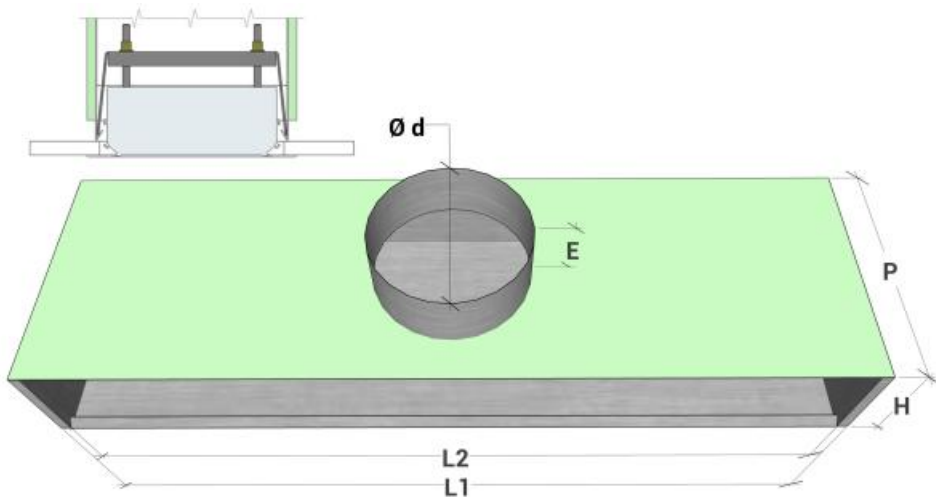

EDFLB-FL Linear diffusers for air extraction with slot and filter

Description:

"Diffusers of EDFLB-FL serie can be exclusively used for air extraction in environments that also have very large surfaces, but with relatively limited heights. They have a filter inside and the fixing is by magnets and they are used to extract the air from offices, open spaces, banks, large halls of hotels, business centers, shops, courts, etc. They are built using extruded aluminium profiles to obtain an highly aerodynamic and aesthetically pleasing design, with standard lengths of 800-1000-1500- 2000 mm for a minimum of 3 and a maximum of 4 slots. The standard painting is RAL 9016 and, on request, they can be painted with other colours, with powders based on epoxy resins placed electrostatically and dried in the oven. This kind of painting is resistant to any impact and abrasion, and maintains its aesthetic characteristics over time. The fixing of the diffuser to the plenum is carried out using non-visible mounting bridges. The diffusers are provided with special tabs inside the fins pack that allow a "book opening" to replace the filter without dismantle the whole diffuser.

Characteristics:

Material: aluminum

Standard surface finish: White RAL 9016 painting

Fixing: by mounting bridges.

Installation height: from 2,5 to 3,1 m

Standard Lengths:

L (mm)	No. of slots
800	3 + 4
1000	3 + 4
1500	3 + 4
2000	3 + 4

Diffuser dimensions:

No. of slots	A mm	B mm	C mm
3	126	150	121
4	166	190	161

Plenum dimensions and mounting system with fixing bridges

Slots number	L	Plenum dimensions						
		L1	L2	Number of air cuts	Ø d	P	H	E
3 slots	800	845	815	1	198	300	138	80
	1000	1045	1015	1				
	1500	1545	1515	2				
	2000	2045	2015	2				
4 slots	800	845	815	1	198	300	178	80
	1000	1045	1015	1				
	1500	1545	1515	2				
	2000	2045	2015	2				