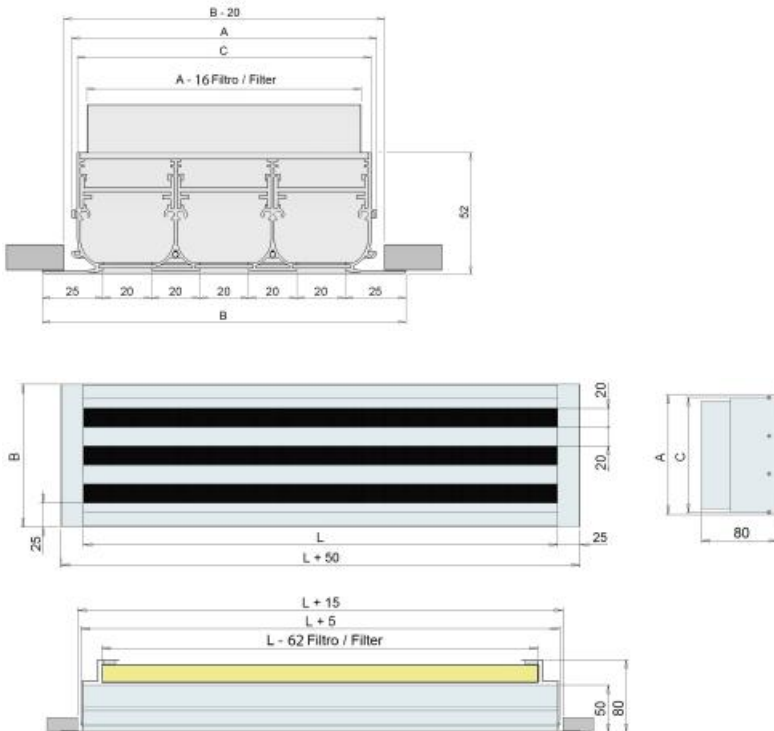

EDFLB-FL Linear diffusers for air extraction with slot and filter

Description:

"Diffusers of EDFLB-FL serie can be exclusively used for air extraction in environments that also have very large surfaces, but with relatively limited heights. They have a filter inside and the fixing is by magnets and they are used to extract the air from offices, open spaces, banks, large halls of hotels, business centers, shops, courts, etc. They are built using extruded aluminium profiles to obtain an highly aerodynamic and aesthetically pleasing design, with standard lengths of 800-1000-1500- 2000 mm for a minimum of 3 and a maximum of 4 slots. The standard painting is RAL 9016 and, on request, they can be painted with other colours, with powders based on epoxy resins placed electrostatically and dried in the oven. This kind of painting is resistant to any impact and abrasion, and maintains its aesthetic characteristics over time. The fixing of the diffuser to the plenum is carried out using non-visible mounting bridges. The diffusers are provided with special tabs inside the fins pack that allow a "book opening" to replace the filter without dismantle the whole diffuser.

Characteristics:

Material: aluminum

Standard surface finish: White RAL 9016 painting

Fixing: by mounting bridges.

Installation height: from 2,5 to 3,1 m

Standard Lengths:

L (mm)	No. of slots
800	3 + 4
1000	3 + 4
1500	3 + 4
2000	3 + 4

Diffuser dimensions:

No. of slots	A mm	B mm	C mm
3	126	150	121
4	166	190	161

Plenum dimensions and mounting system with fixing bridges

Slots number	L	Plenum dimensions						
		L1	L2	Number of air cuts	Ø d	P	H	E
3 slots	800	845	815	1	198	300	138	80
	1000	1045	1015	1				
	1500	1545	1515	2				
	2000	2045	2015	2				
4 slots	800	845	815	1	198	300	178	80
	1000	1045	1015	1				
	1500	1545	1515	2				
	2000	2045	2015	2				

Price list

N. slots	Euro			
	800 mm	1000 mm	1500 mm	2000 mm
3	a.r.	a.r.	a.r.	a.r.
4	a.r.	a.r.	a.r.	a.r.