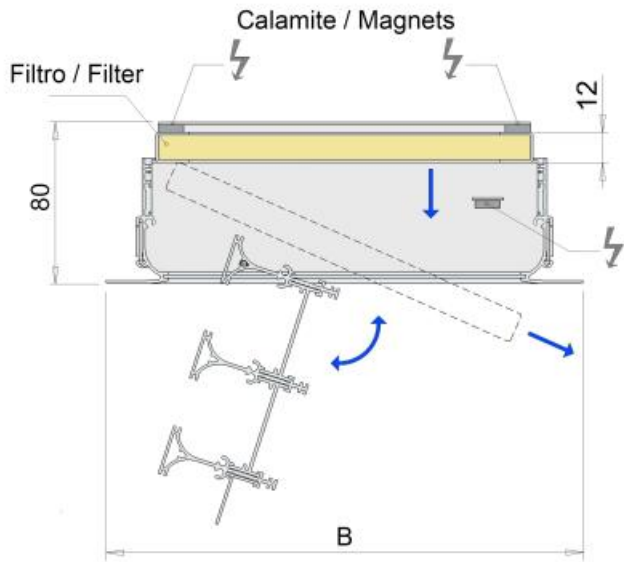

EDFLB-FL Linear diffusers for air extraction with slot and filter

Description:

"Diffusers of EDFLB-FL serie can be exclusively used for air extraction in environments that also have very large surfaces, but with relatively limited heights. They have a filter inside and the fixing is by magnets and they are used to extract the air from offices, open spaces, banks, large halls of hotels, business centers, shops, courts, etc. They are built using extruded aluminium profiles to obtain an highly aerodynamic and aesthetically pleasing design, with standard lengths of 800-1000-1500- 2000 mm for a minimum of 3 and a maximum of 4 slots. The standard painting is RAL 9016 and, on request, they can be painted with other colours, with powders based on epoxy resins placed electrostatically and dried in the oven. This kind of painting is resistant to any impact and abrasion, and maintains its aesthetic characteristics over time. The fixing of the diffuser to the plenum is carried out using non-visible mounting bridges. The diffusers are provided with special tabs inside the fins pack that allow a "book opening" to replace the filter without dismantle the whole diffuser.

Characteristics:

Material: aluminum

Standard surface finish: White RAL 9016 painting

Fixing: by mounting bridges.

Installation height: from 2,5 to 3,1 m

Standard Lengths:

L (mm)	No. of slots
800	3 + 4
1000	3 + 4
1500	3 + 4
2000	3 + 4

Diffuser dimensions:

No. of slots	A mm	B mm	C mm
3	126	150	121
4	166	190	161

Plenum dimensions and mounting system with fixing bridges

Slots number	L	Plenum dimensions						
		L1	L2	Number of air cuts	Ø d	P	H	E
3 slots	800	845	815	1	198	300	138	80
	1000	1045	1015	1				
	1500	1545	1515	2				
	2000	2045	2015	2				
4 slots	800	845	815	1	198	300	178	80
	1000	1045	1015	1				
	1500	1545	1515	2				
	2000	2045	2015	2				