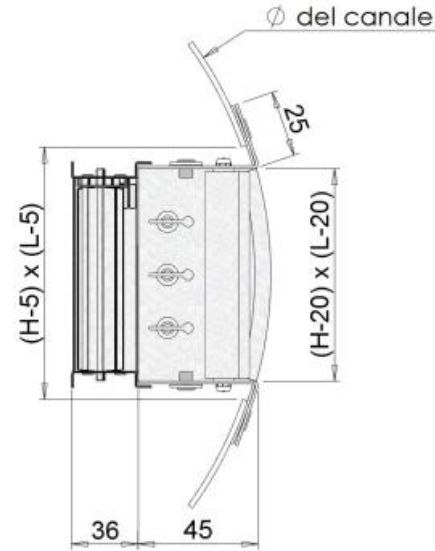

Characteristics:

Material: steel
Finish: galvanised
Installation: on circular duct with screws