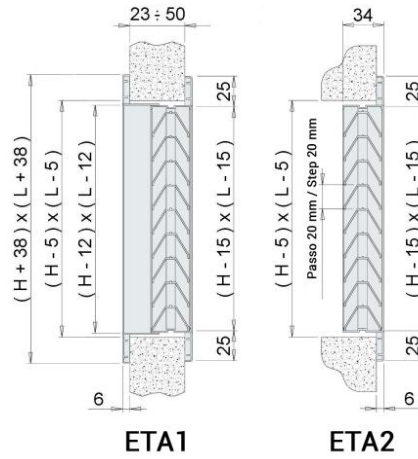

ETA Aluminium transfer grilles

Description

Aluminium grilles with special light-blocking profile with 20 mm pitch to allow for optimal air circulation from one room to another.

Characteristics

Material: aluminium.
Finish: natural anodised.
Installation: fastening by means of front screws.
Maximum dimensions: 1000 mm x 1000 mm.

Operating data

Vk: effective speed (m/s)
m³/h: flow rate
Pa: pressure drops in Pascal
dB(A): noise level

L: width
H: height
All dimensions are expressed in mm

| dimension LxH | effective cross-section m ² | flow rate m ³ /h | | |
|---------------|---|-----------------------------|-------|-------|
| | | Vk (m/s) | | |
| | | 0,8 | 1 | 1,5 |
| 300x100 | 0,007 | 20 | 25 | 37 |
| 400x100 | 0,010 | 29 | 36 | 54 |
| 500x100 | 0,012 | 35 | 43 | 65 |
| 600x100 | 0,015 | 43 | 54 | 80 |
| 300x160 | 0,015 | 43 | 54 | 80 |
| 400x160 | 0,020 | 57 | 72 | 108 |
| 500x160 | 0,025 | 72 | 90 | 135 |
| 600x160 | 0,030 | 86 | 108 | 162 |
| 300x200 | 0,019 | 54 | 68 | 103 |
| 400x200 | 0,026 | 75 | 93 | 140 |
| 500x200 | 0,033 | 95 | 118 | 178 |
| 600x200 | 0,040 | 115 | 144 | 216 |
| 300x300 | 0,031 | 89 | 112 | 167 |
| 400x300 | 0,043 | 123 | 154 | 232 |
| 500x300 | 0,054 | 155 | 195 | 292 |
| 600x300 | 0,065 | 187 | 234 | 350 |
| 600x400 | 0,090 | 260 | 325 | 485 |
| 600x600 | 0,139 | 400 | 500 | 750 |
| | Pa | 7 | 10 | 20 |
| | dB(A) | 25/30 | 30/35 | 40/45 |