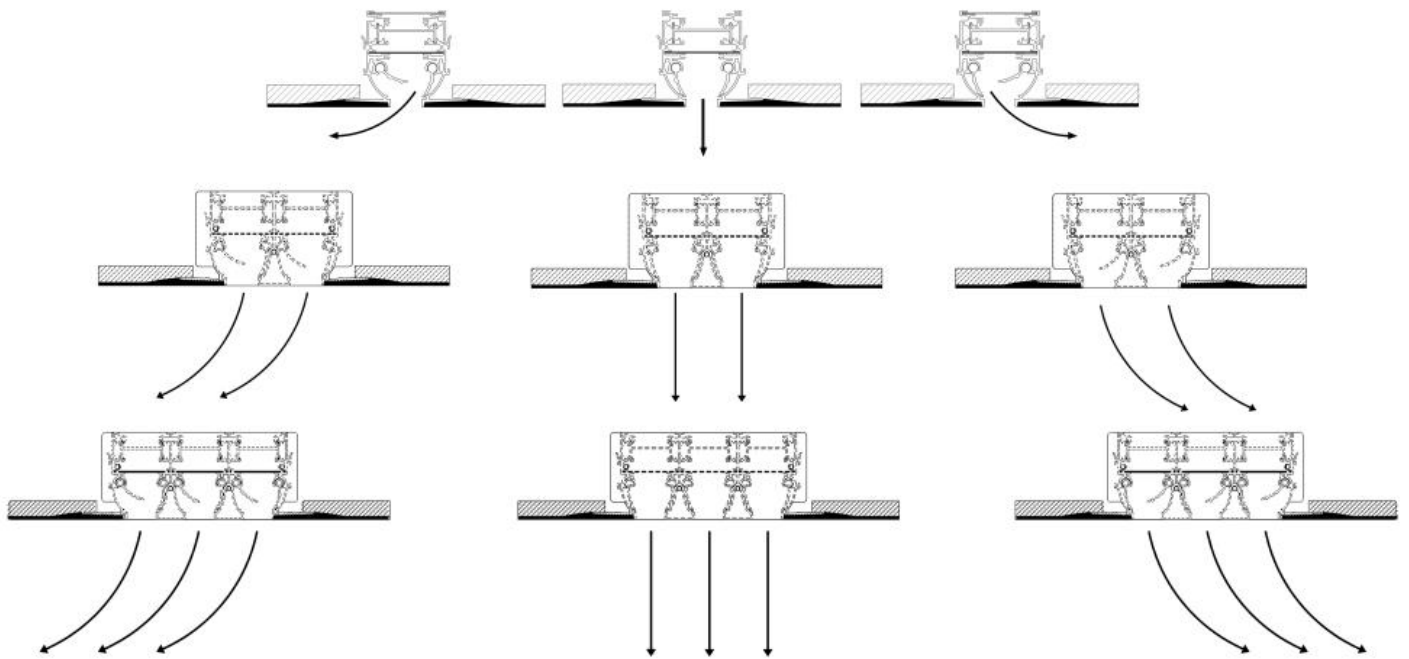

Plenum dimensions and fixing bracket system