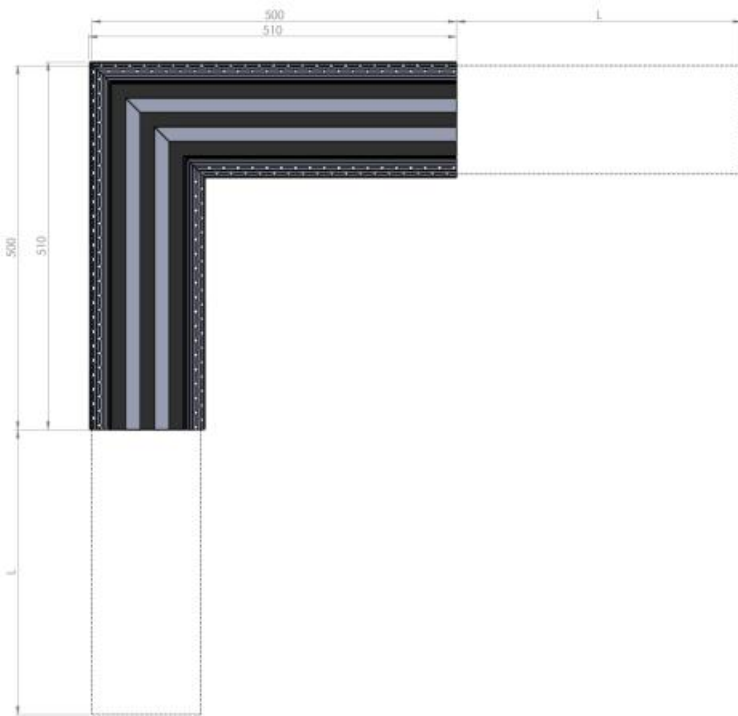

## Corner connection

Aesthetic connecting element between the two linear diffuser lines with a  $90^\circ$  angle and 500 mm length on each side. It has no ventilation features.

All measurements are expressed in mm.