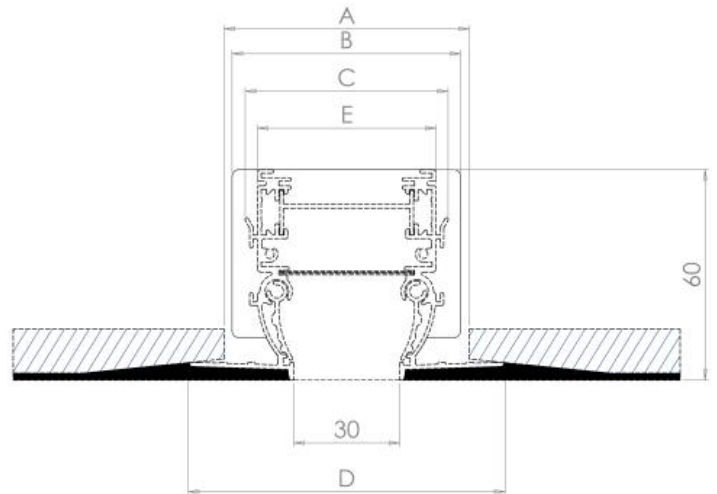

Possible dimensions in one piece:

- Minimum length 300 mm;
- Maximum length 2000 mm;

## EDSH - EDLSB one slot dimensions

**EDLS-FA 1 slot 20 mm**  
**EDLSB-FA 1 slot 20 mm**

**EDLS-FB 1 slot 30 mm**  
**EDLSB-FB 1 slot 30 mm**

All dimensions are expressed in mm

Slot	L	A	B	C	E	D	number of fixing brackets
20 mm slot	800	60	55	48	41	80	2
	1000						2
	1200						2
	1500						2
	2000						2
30 mm slot	800	70	65	58	51	90	2
	1000						2
	1200						2
	1500						2
	2000						2