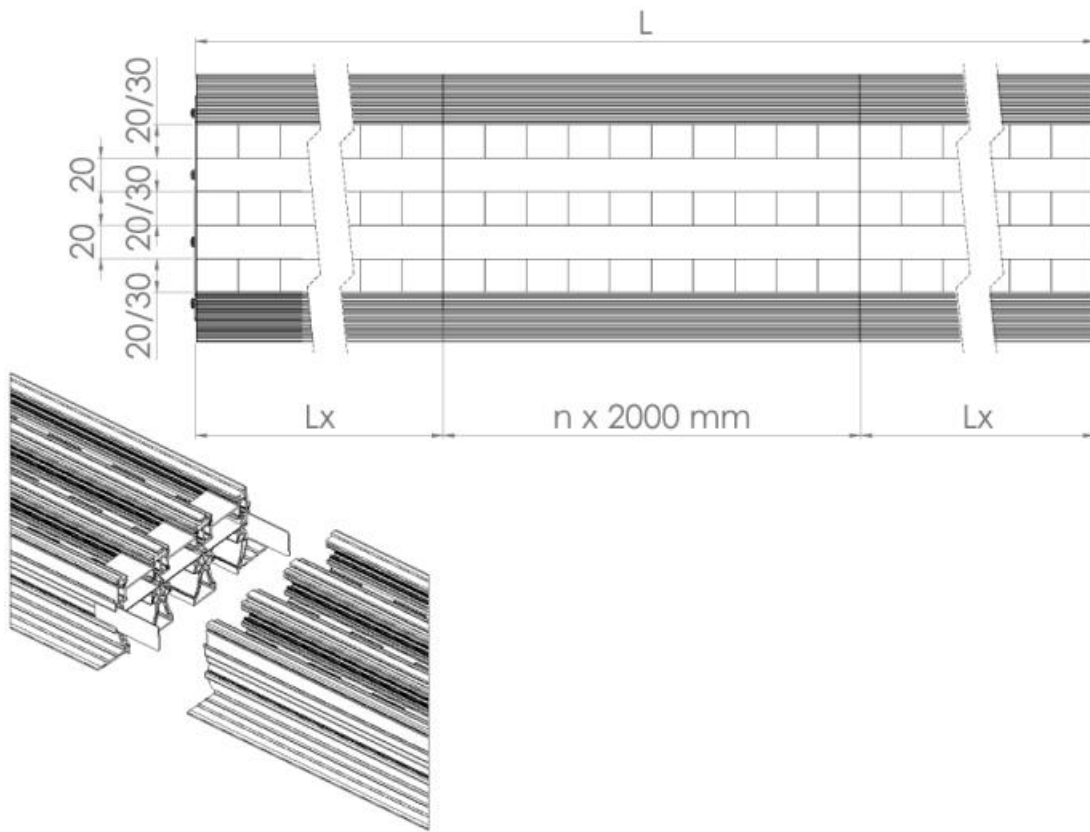

Air throw characteristics