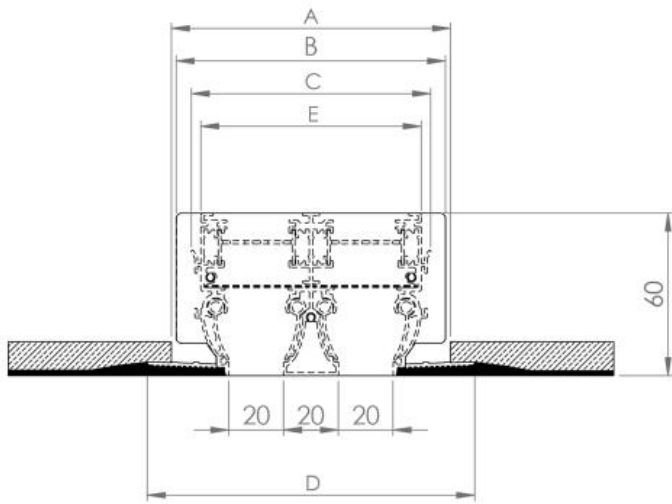

Possible dimensions in one piece:

- Minimum length 300 mm;
- Maximum length 2000 mm;

## EDSH - EDLSB one slot dimensions

**EDLS-FA 1 slot 20 mm**  
**EDLSB-FA 1 slot 20 mm**

**EDLS-FB 1 slot 30 mm**  
**EDLSB-FB 1 slot 30 mm**

All dimensions are expressed in mm

Slot	L	A	B	C	E	D	number of fixing brackets
20 mm slot	800	60	55	48	41	80	2
	1000						2
	1200						2
	1500						2
	2000						2
30 mm slot	800	70	65	58	51	90	2
	1000						2
	1200						2
	1500						2
	2000						2

## EDLS - EDLSB two slot dimensions

**EDLS-FA 2 slots 20 mm**  
**EDLSB-FA 2 slots 20 mm**

**EDLS-FB 2 slots 30 mm**  
**EDLSB-FB 2 slots 30 mm**

Two slots	L	A	B	C	D	E	number of fixing brackets
20 mm slots	800	100	95	88	120	81	2
	1000						2
	1200						2
	1500						2
	2000						2
30 mm slots	800	120	115	108	140	101	2
	1000						2
	1200						2
	1500						2
	2000						2