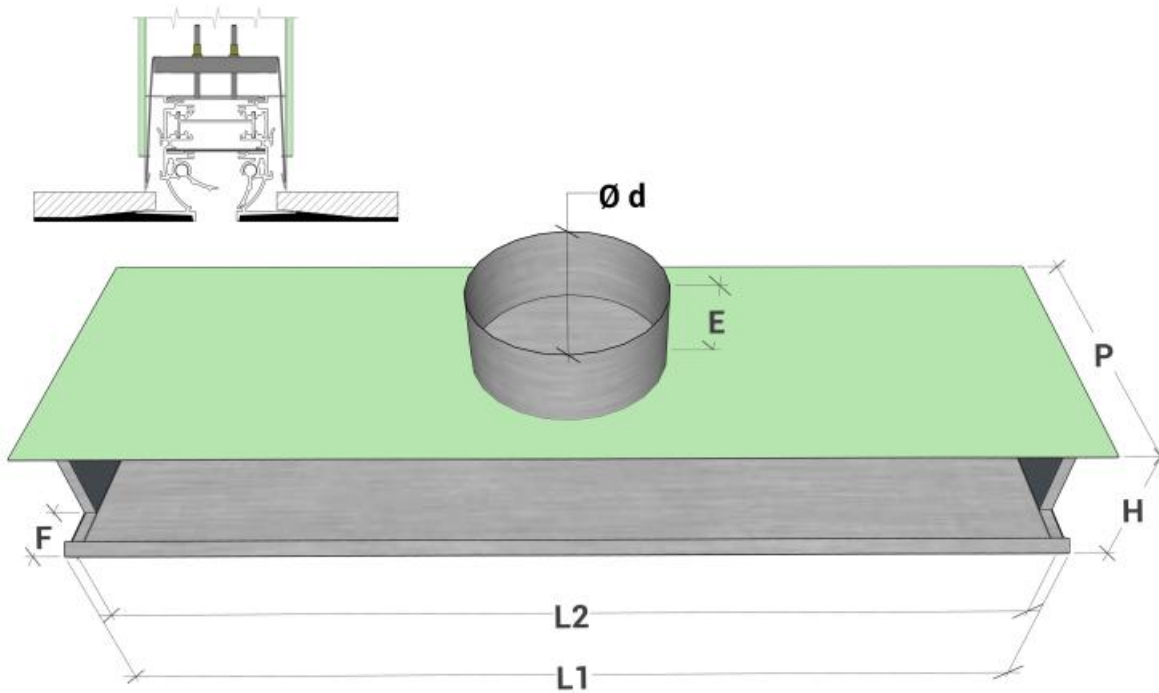

1 SLOT	L	Plenum dimensions							
		L1	L2	No. of connections	Ø d	P	H	E	F
20 mm slot	800	800	770	1	145	240	65	80	49
	1000	1000	970	1					
	1200	1200	1170	2					
	1500	1500	1470	2					
	2000	2000	1970	2					
30 mm slot	800	800	770	1	145	240	75	80	49
	1000	1000	970	1					
	1200	1200	1170	2					
	1500	1500	1470	2					
	2000	2000	1970	2					

2 SLOTS	L	Plenum dimensions							
		L1	L2	No. of connections	Ø d	P	H	E	F
20 mm slot	800	800	770	2	145	300	105	80	49
	1000	1000	970	2					
	1200	1200	1170	2					
	1500	1500	1470	2					
	2000	2000	1970	2					
20 mm slot	800	800	770	2	198	300	125	80	49
	1000	1000	970	2					
	1200	1200	1170	2					
	1500	1500	1470	2					
	2000	2000	1970	2					

3 SLOTS	L	Plenum dimensions							
		L1	L2	No. of connections	Ø d	P	H	E	F
20 mm slot	800	800	770	2	198	300	145	80	49
	1000	1000	970	2					
	1200	1200	1170	2					
	1500	1500	1470	2					
	2000	2000	1970	2					
30 mm slot	800	800	770	2	198	300	165	80	49
	1000	1000	970	2					
	1200	1200	1170	2					
	1500	1500	1470	2					
	2000	2000	1970	2					

Price list for EDLS-FA - 1 slot - black RAL9005 - 20 mm slot

EDLS-FA	length	EDLS10-FA	EDLS20-FA	EDLS30-FA	EDLS40-FA	PLENUM	INSULATED PLENUM	
1 SLOT		euro	euro	euro	euro	euro	euro	
	20 mm slot	800	51,91	54,37	61,04	67,65	a.r.	a.r.
		1000	58,33	61,20	67,79	75,44	a.r.	a.r.
		1200	69,27	73,98	82,47	90,42	a.r.	a.r.
		1500	78,85	84,61	92,56	102,19	a.r.	a.r.
		2000	100,40	104,04	118,49	129,89	a.r.	a.r.