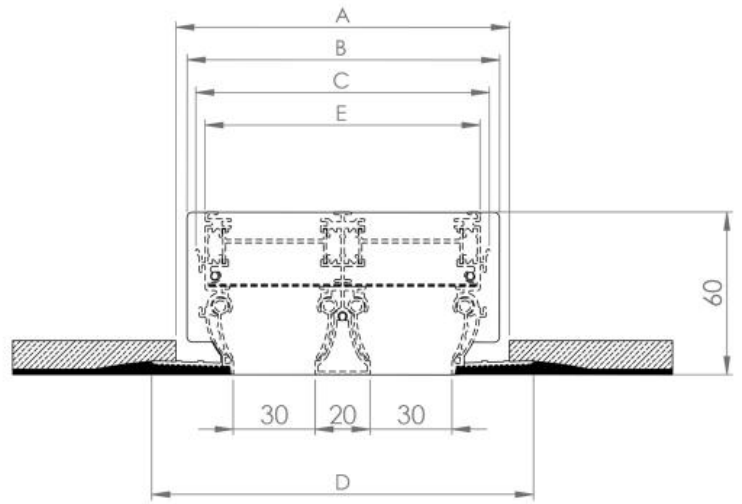

Possible dimensions in one piece:

- Minimum length 300 mm;
- Maximum length 2000 mm;

## EDSH - EDLSB one slot dimensions

**EDLS-FA 1 slot 20 mm**  
**EDLSB-FA 1 slot 20 mm**

**EDLS-FB 1 slot 30 mm**  
**EDLSB-FB 1 slot 30 mm**

All dimensions are expressed in mm

Slot	L	A	B	C	E	D	number of fixing brackets
20 mm slot	800	60	55	48	41	80	2
	1000						2
	1200						2
	1500						2
	2000						2
30 mm slot	800	70	65	58	51	90	2
	1000						2
	1200						2
	1500						2
	2000						2

## EDLS - EDLSB two slot dimensions

**EDLS-FA 2 slots 20 mm**  
**EDLSB-FA 2 slots 20 mm**

**EDLS-FB 2 slots 30 mm**  
**EDLSB-FB 2 slots 30 mm**

Two slots	L	A	B	C	D	E	number of fixing brackets
20 mm slots	800	100	95	88	120	81	2
	1000						2
	1200						2
	1500						2
	2000						2
30 mm slots	800	120	115	108	140	101	2
	1000						2
	1200						2
	1500						2
	2000						2