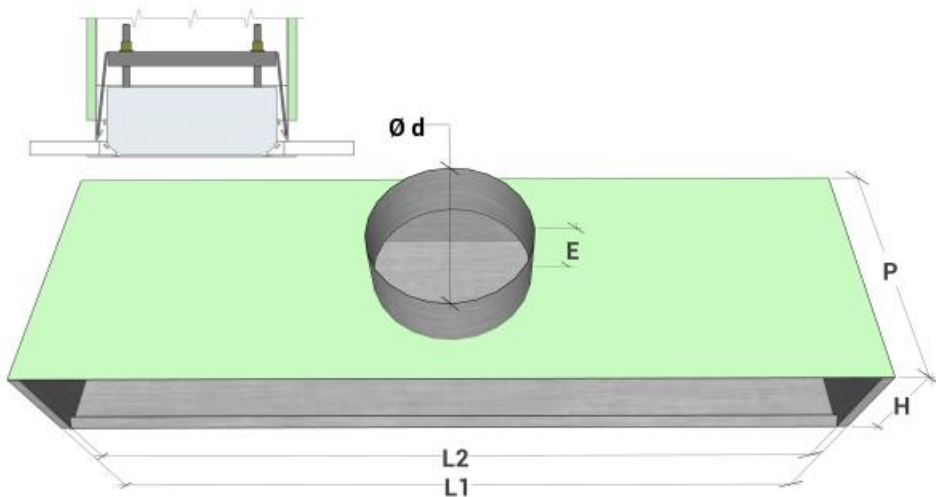

EDFLB-FL Linear diffusers for air extraction with slot and filter

Description:

"Diffusers of EDFLB-FL serie can be exclusively used for air extraction in environments that also have very large surfaces, but with relatively limited heights. They have a filter inside and the fixing is by magnets and they are used to extract the air from offices, open spaces, banks, large halls of hotels, business centers, shops, courts, etc. They are built using extruded aluminium profiles to obtain an highly aerodynamic and aesthetically pleasing design, with standard lengths of 800-1000-1500- 2000 mm for a minimum of 3 and a maximum of 4 slots. The standard painting is RAL 9016 and, on request, they can be painted with other colours, with powders based on epoxy resins placed electrostatically and dried in the oven. This kind of painting is resistant to any impact and abrasion, and maintains its aesthetic characteristics over time. The fixing of the diffuser to the plenum is carried out using non-visible mounting bridges. The diffusers are provided with special tabs inside the fins pack that allow a "book opening" to replace the filter without dismantle the whole diffuser.

Characteristics:

Material: aluminum

Standard surface finish: White RAL 9016 painting

Fixing: by mounting bridges.

Installation height: from 2,5 to 3,1 m

Standard Lengths:

L (mm)	No. of slots
800	3 + 4
1000	3 + 4
1500	3 + 4
2000	3 + 4

Diffuser dimensions:

No. of slots	A mm	B mm	C mm
3	126	150	121
4	166	190	161

Plenum dimensions and mounting system with fixing bridges

Slots number	L	Plenum dimensions						
		L1	L2	Number of air cuts	Ø d	P	H	E
3 slots	800	845	815	1	198	300	138	80
	1000	1045	1015	1				
	1500	1545	1515	2				
	2000	2045	2015	2				
4 slots	800	845	815	1	198	300	178	80
	1000	1045	1015	1				
	1500	1545	1515	2				
	2000	2045	2015	2				