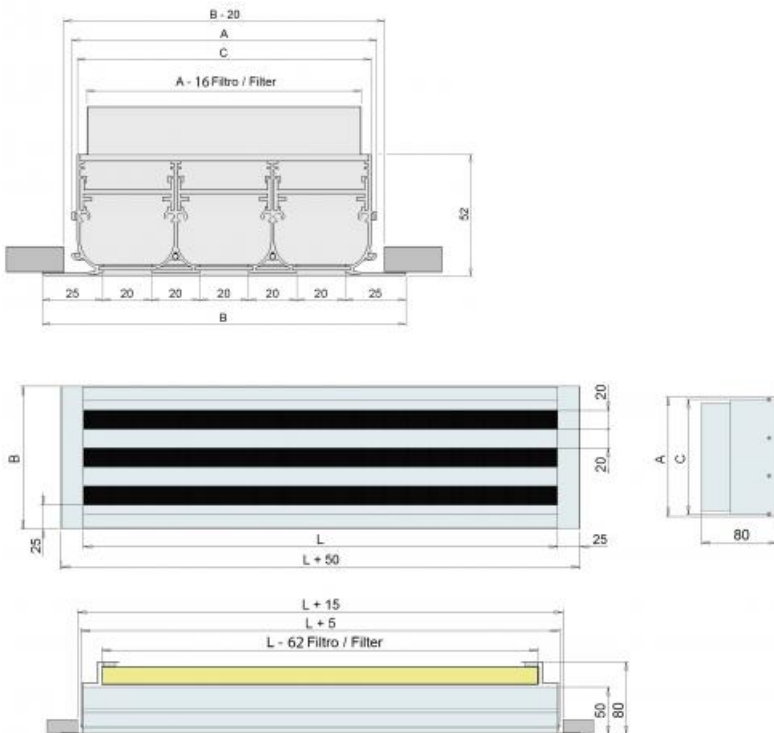

EDFLB-FL Linear diffusers for air extraction with slot and filter

Description:

"Diffusers of EDFLB-FL serie can be exclusively used for air extraction in environments that also have very large surfaces, but with relatively limited heights. They have a filter inside and the fixing is by magnets and they are used to extract the air from offices, open spaces, banks, large halls of hotels, business centers, shops, courts, etc. They are built using extruded aluminium profiles to obtain an highly aerodynamic and aesthetically pleasing design, with standard lengths of 800-1000-1500- 2000 mm for a minimum of 3 and a maximum of 4 slots. The standard painting is RAL 9016 and, on request, they can be painted with other colours, with powders based on epoxy resins placed electrostatically and dried in the oven. This kind of painting is resistant to any impact and abrasion, and maintains its aesthetic characteristics over time. The fixing of the diffuser to the plenum is carried out using non-visible mounting bridges. The diffusers are provided with special tabs inside the fins pack that allow a "book opening" to replace the filter without dismantle the whole diffuser.

Characteristics:

Material: aluminum

Standard surface finish: White RAL 9016 painting

Fixing: by mounting bridges.

Installation height: from 2,5 to 3,1 m

Standard Lengths:

L (mm)	No. of slots
800	3 + 4
1000	3 + 4
1500	3 + 4
2000	3 + 4

Diffuser dimensions:

No. of slots	A mm	B mm	C mm
3	126	150	121
4	166	190	161

Plenum dimensions and mounting system with fixing bridges

Slots number	L	Plenum dimensions						
		L1	L2	Number of air cuts	Ø d	P	H	E
3 slots	800	845	815	1	198	300	138	80
	1000	1045	1015	1				
	1500	1545	1515	2				
	2000	2045	2015	2				
4 slots	800	845	815	1	198	300	178	80
	1000	1045	1015	1				
	1500	1545	1515	2				
	2000	2045	2015	2				

Price list

N. slots	Euro			
	800 mm	1000 mm	1500 mm	2000 mm
3	a.r.	a.r.	a.r.	a.r.
4	a.r.	a.r.	a.r.	a.r.