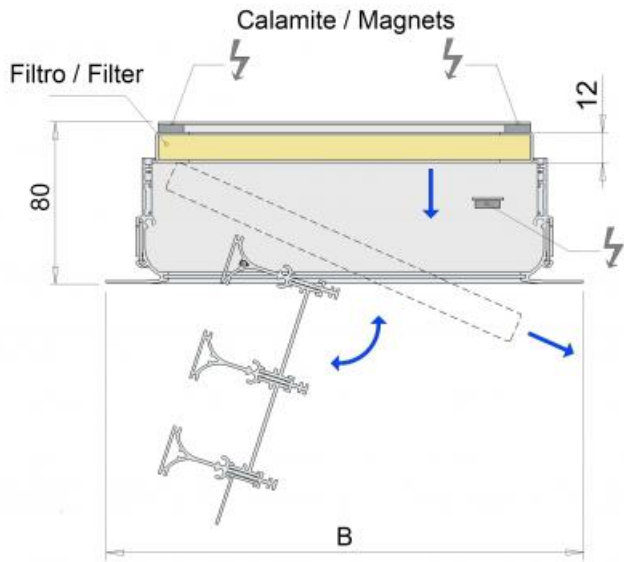

EDFLB-FL Linear diffusers for air extraction with slot and filter

Description:

"Diffusers of EDFLB-FL serie can be exclusively used for air extraction in environments that also have very large surfaces, but with relatively limited heights. They have a filter inside and the fixing is by magnets and they are used to extract the air from offices, open spaces, banks, large halls of hotels, business centers, shops, courts, etc. They are built using extruded aluminium profiles to obtain an highly aerodynamic and aesthetically pleasing design, with standard lengths of 800-1000-1500- 2000 mm for a minimum of 3 and a maximum of 4 slots. The standard painting is RAL 9016 and, on request, they can be painted with other colours, with powders based on epoxy resins placed electrostatically and dried in the oven. This kind of painting is resistant to any impact and abrasion, and maintains its aesthetic characteristics over time. The fixing of the diffuser to the plenum is carried out using non-visible mounting bridges. The diffusers are provided with special tabs inside the fins pack that allow a "book opening" to replace the filter without dismantle the whole diffuser.

Characteristics:

Material: aluminum

Standard surface finish: White RAL 9016 painting

Fixing: by mounting bridges.

Installation height: from 2,5 to 3,1 m

Standard Lengths:

L (mm)	No. of slots
800	3 + 4
1000	3 + 4
1500	3 + 4
2000	3 + 4

Diffuser dimensions:

No. of slots	A mm	B mm	C mm
3	126	150	121
4	166	190	161

Plenum dimensions and mounting system with fixing bridges

Slots number	L	Plenum dimensions						
		L1	L2	Number of air cuts	Ø d	P	H	E
3 slots	800	845	815	1	198	300	138	80
	1000	1045	1015	1				
	1500	1545	1515	2				
	2000	2045	2015	2				
4 slots	800	845	815	1	198	300	178	80
	1000	1045	1015	1				
	1500	1545	1515	2				
	2000	2045	2015	2				